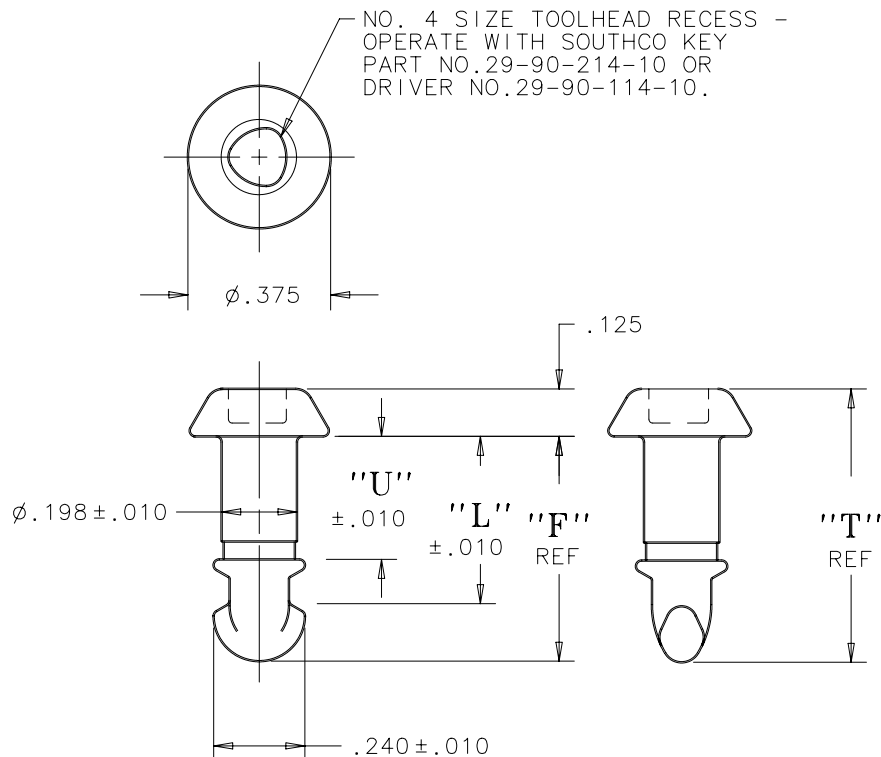

DATE	DRAWN	CHKD	SCALE	DRAWING NUMBER
4/25/88	JHV		2:1	J-82-T-1

REV.	DATE	BY-CHKD	REVISIONS
G	05DEC2008	MJS/MJS	PRN: P2008-1327

NOTES:

A. MATERIAL AND FINISH:
 XX = 16
 MATERIAL: HARDENED CARBON STEEL
 FINISH: ZINC PLATE, CHROMATE DIP PLUS SEALER.

PART NUMBER	"U"	"L"	"F"	"T"
82-T-080-XX	.107	.225	.375	.500
82-T-100-XX	.127	.245	.395	.520
82-T-120-XX	.147	.265	.415	.540
82-T-140-XX	.167	.285	.435	.560
82-T-160-XX	.187	.305	.455	.580
82-T-180-XX	.207	.325	.475	.600
82-T-200-XX	.227	.345	.495	.620
82-T-220-XX	.247	.365	.515	.640
82-T-240-XX	.267	.385	.535	.660
82-T-260-XX	.287	.405	.555	.680
82-T-280-XX	.307	.425	.575	.700
82-T-300-XX	.327	.445	.595	.720
82-T-320-XX	.347	.465	.615	.740
82-T-340-XX	.367	.485	.635	.760
82-T-360-XX	.387	.505	.655	.780
82-T-380-XX	.407	.525	.675	.800
82-T-400-XX	.427	.545	.695	.820
82-T-420-XX	.447	.565	.715	.840
82-T-440-XX	.467	.585	.735	.860
82-T-460-XX	.487	.605	.755	.880
82-T-480-XX	.507	.625	.775	.900
82-T-500-XX	.527	.645	.795	.920
82-T-520-XX	.547	.665	.815	.940
82-T-540-XX	.567	.685	.835	.960
82-T-560-XX	.587	.705	.855	.980
82-T-580-XX	.607	.725	.875	1.000
82-T-600-XX	.627	.745	.895	1.020
82-T-620-XX	.647	.765	.915	1.040
82-T-640-XX	.667	.785	.935	1.060
82-T-660-XX	.687	.805	.955	1.080
82-T-680-XX	.707	.825	.975	1.100
82-T-700-XX	.727	.845	.995	1.120
82-T-720-XX	.747	.865	1.015	1.140
82-T-740-XX	.767	.885	1.035	1.160
82-T-760-XX	.787	.905	1.055	1.180
82-T-780-XX	.807	.925	1.075	1.200
82-T-800-XX	.827	.945	1.095	1.220
82-T-820-XX	.847	.965	1.115	1.240
82-T-840-XX	.867	.985	1.135	1.260
82-T-860-XX	.887	1.005	1.155	1.280
82-T-880-XX	.907	1.025	1.175	1.300
82-T-900-XX	.927	1.045	1.195	1.290
82-T-920-XX	.947	1.065	1.215	1.340
82-T-940-XX	.967	1.085	1.235	1.360
82-T-960-XX	.987	1.105	1.255	1.380
82-T-980-XX	1.007	1.125	1.275	1.400
82-T-1000-XX	1.027	1.145	1.295	1.420