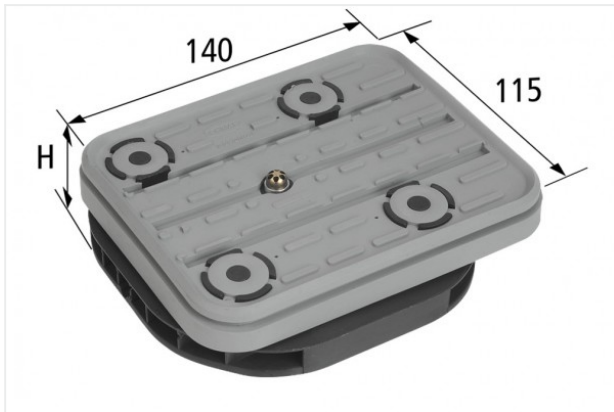

Vacuum block

VCBL-B 140x115x29 TV

Part no.: 10.01.12.01136

<https://www.schmalz.com/10.01.12.01136>

Homepage > VCBL-B 140x115x29 TV

Vacuum block

Dimensions (LxB): 140 x 115 mm

Height H: 29 mm

with: Sensing valve

Spare Parts

VCSP-U 140x115x16.5 VCBL-K1

Part no. 10.01.12.00228

Suction-Plate for vacuum block, bottom

Dimensions (LxB): 140 x 115 mm

Height H: 16.5 mm

for: Vacuum block VCBL-K1