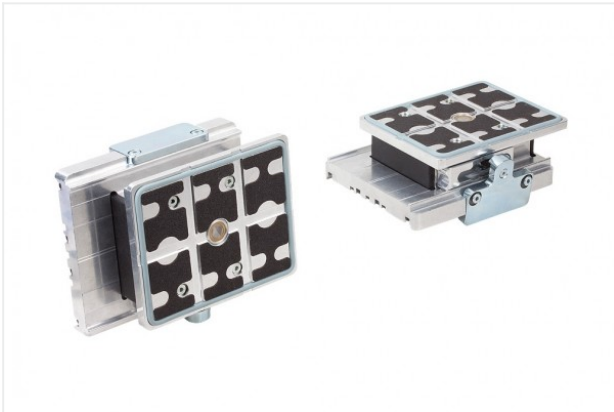

Vacuum block

VCBL-K1 140x115x50

Part no.: 10.01.12.03648

<https://www.schmalz.com/10.01.12.03648>

Homepage > Vacuum Clamping Technology > Clamping Solutions for Woodworking > Clamping Solutions for Solid Wood > Clamping Equipment for Schmalz Consoles (single-circuit) > VCBL-K1 140x115x50

Vacuum block for Schmalz 1-circuit console

Dimensions (LxB): 140 x 115 mm
Height H: 50 mm

Contact to Schmalz

J. Schmalz GmbH | Johannes-Schmalz-Straße, 72293 Glatten, Deutschland | +49 7443 2403-102 | customercenter@schmalz.de