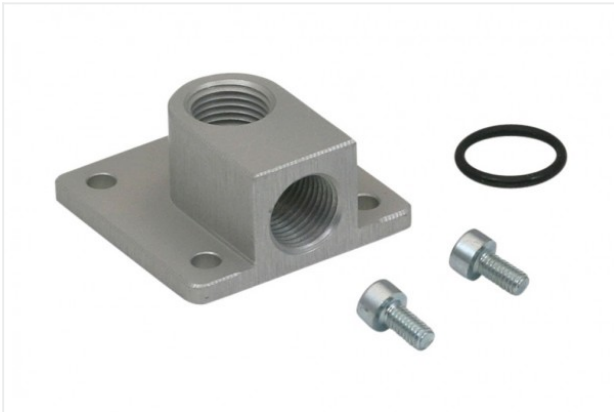

Flange plate

FLAN-PL 30x14x30 VS AL-EL

<https://www.schmalz.com/10.06.02.00116>

Part no.: 10.06.02.00116

Homepage > Vacuum Technology for Automation > Vacuum Components > Switches and System Monitoring > Electronic Vacuum/Pressure Switches > FLAN-PL 30x14x30 VS AL-EL

Flange plate

Length: 30 mm
Width: 14 mm
Height: 30 mm
for: Vacuum switch
Material: Aluminium

Design Data

Attribute	Value
-----------	-------

B	14 mm
G1	G1/8"-F
H	30 mm
L	30 mm

Technical Data

Attribute	Value
Weight	15 g