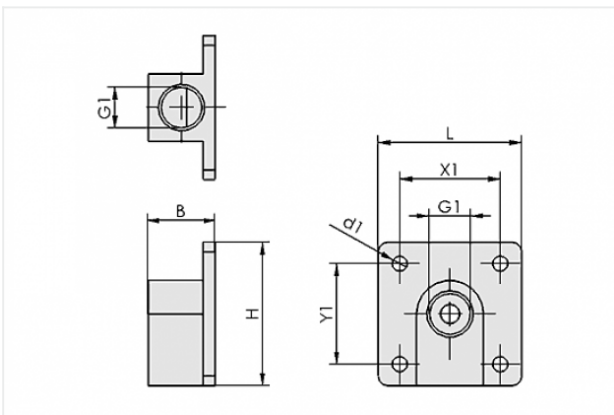

Flange plate

FLAN-PL 30x14x30 VS AL-EL

<https://www.schmalz.com/10.06.02.00116>

Part no.: 10.06.02.00116

Homepage > Vacuum Technology for Automation > Vacuum Components > Switches and System Monitoring > Electronic Vacuum/Pressure Switches > FLAN-PL 30x14x30 VS AL-EL

Flange plate

Length: 30 mm
Width: 14 mm
Height: 30 mm
for: Vacuum switch
Material: Aluminium

Design Data

Attribute	Value
-----------	-------

B	14 mm
G1	G1/8"-F
H	30 mm
L	30 mm

Technical Data

Attribute	Value
Weight	15 g