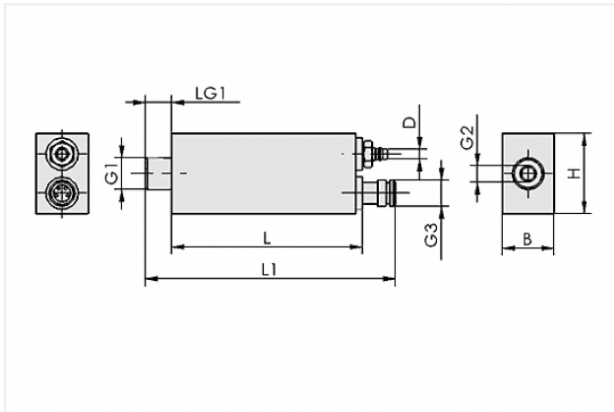

Vacuum/pressure switch with display and two digital output signals

Measuring range: -1.0 ... 0.0 bar

Shape: With digital display

Type: Switches to plus

Electrical connection:

Male connect M8, 4 pole

Inputs/outputs: 2 digital

Design Data

Attribute	Value
-----------	-------

B	16 mm
---	-------

G1	G1/8"-M
----	---------

G2	M5-F
----	------

G3	M8x1-M
----	--------

H	24.7 mm
---	---------

L	58.5 mm
---	---------

L1	75.5 mm
----	---------

LG1	8 mm
-----	------

Technical Data

Contact to Schmalz

J. Schmalz GmbH | Johannes-Schmalz-Straße, 72293 Glatten, Deutschland | +49 7443 2403-102 | customercenter@schmalz.de

Attribute	Value
Type	PNP
Measured medium	Non-aggressive gases; dry, oil-free air
Measuring range	-1.0 ... 0.0 bar
Overpressure resistance	5 bar
Repeatability	± 1% of full-scale value
Hysteresis	Adjustable: 0 to 100% of set value or comparator mode
Inputs/outputs	2 digital
Switching capacity (max)	180 mA
Indication	2xLED
Display resolution	0.01 bar, 5 mmHg, 0.2 inHg, 1 kPa
Display units	bar, mmHg, inHg, kPa
Measured-value display	3-digit 7-segment LED
Electrical connection	Male connect M8, 4 pole
Voltage	10.8-30V DC
Current consumption	30 mA
Protection	IP 40/65 (with hose)
Temperature influence	± 3% of full-scale value in the range 0 to 50°C
Ambient temperature	0 ... 50 °C
Weight	25 g

Interface Connection cable: Cable 4

Material: PUR-Cable

BEF-WIN 18x22x59 1 VS

Part no. 10.06.02.00061

Mounting bracket

Width B: 18 mm

Height H: 22 mm

Length L: 59 mm