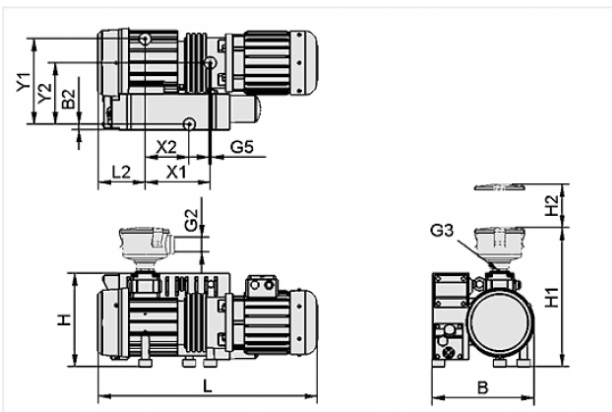

# Vacuum pump EVE-OG 40 AC3

Part no.: 10.03.02.00026

<https://www.schmalz.com/10.03.02.00026>

Homepage > Vacuum Technology for Automation > Vacuum Components > Vacuum Generators > Vacuum Pumps > Oil-Lubricated Vacuum Pumps EVE-OG > EVE-OG 40 AC3

### Design Data

Attribute	Value
-----------	-------

B	284 mm
---	--------

B2	15 mm
----	-------

G3	G1-1/4"-F
----	-----------

G5	M8-F
----	------

H	260 mm
---	--------

L	625 mm
---	--------

L2	130 mm
----	--------

X1	179 mm
----	--------

X2	123 mm
----	--------

Y1	238 mm
----	--------

Y2	171 mm
----	--------

Set of parts subject to wear pump

for: Pump EVE-OG

Size: 25-40

**Accessories****DRM 40 P1 H**

Part no. 10.07.02.00050

Pressure manometer for analogue measurement and monitoring of the pressure

External diameter D: 40 mm