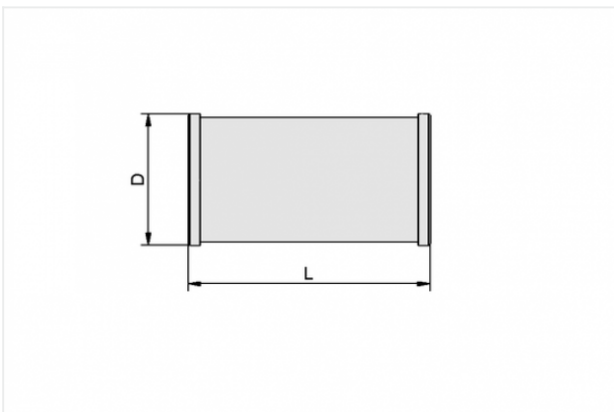

Filter insert (round)

FILT-EINS 3 98x70 PAP
STF-1-1/4-IGN

Part no.: 10.07.01.00018

<https://www.schmalz.com/10.07.01.00018>

Homepage > Vacuum Technology for Automation > Vacuum Components > Filters and Connections > Vacuum Filters > FILT-EINS 3 98x70 PAP
STF-1-1/4-IGN

Filter insert (round)

Filter pore size: 3 μm
External diameter D: 98 mm
Length L: 70 mm
Filter material: Paper
for: Filters STF
Size: 1-1/4-IGN

Design Data

Attribute	Value
D	98 mm
L	70 mm

Technical Data

Attribute	Value
Size	1-1/4-IGN
Filter pore size	3 μm