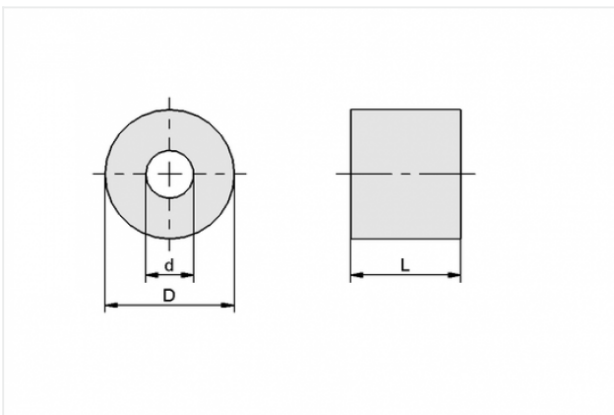

Filter insert (round)

FILT-EINS 15 27x23 A2
VF-1/4-Draht

Part no.: 10.07.01.00013

<https://www.schmalz.com/10.07.01.00013>

Homepage > Vacuum Technology for Automation > Vacuum Components > Filters and Connections > Vacuum Filters > FILT-EINS 15 27x23 A2
VF-1/4-Draht

Filter insert (round)

Filter pore size: 15 μm
External diameter D: 27 mm
Length L: 23 mm
Filter material: Stainless steel
for: Filter VF
Size: 1/4-Draht

Design Data

Attribute	Value
-----------	-------

d	10 mm
---	-------

D	27 mm
---	-------

L	23 mm
---	-------

Technical Data

Attribute	Value
-----------	-------

Size	1/4-Draht
------	-----------

Filter pore size	15 μm
------------------	------------------

Contact to Schmalz

J. Schmalz GmbH | Johannes-Schmalz-Straße, 72293 Glatten, Deutschland | +49 7443 2403-102 |
customercenter@schmalz.de