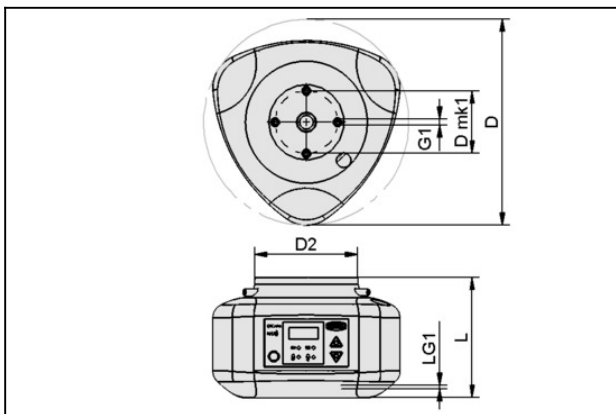

Design Data

Attribute	Value
D	151.5 mm
D mk1	46 mm
D2	76 mm
G1	M4-F
LG1	6 mm
L	88.6 mm

Technical Data

Attribute	Value
Suction rate (max.)	12 l/min
Rated power	13 W

Contact to Schmalz

J. Schmalz GmbH | Johannes-Schmalz-Straße, 72293 Glatten, Deutschland | +49 7443 2403-102 | customercenter@schmalz.de

Part no.21.04.05.00350

Connection cable

Interface Connection 1:

Fem connect M12, 8 pol

Cable length: 280 mm

Interface Connection 2:

Elbow fem con M8, 8 pol

Material: PUR-Cable

Part no.21.04.05.00368

Connection cable

Interface Connection 1:

Fem connect M12, 8 pol

Cable length: 220 mm

Interface Connection 2:

Elbow con M12, 8 pole

Material: PUR-Cable