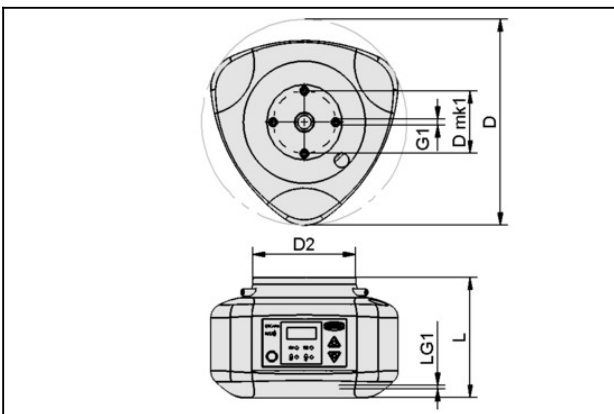

Design Data

Attribute	Value
D	151.5 mm
D mk1	46 mm
D2	76 mm
G1	M4-F
LG1	6 mm
L	88.6 mm

Technical Data

Attribute	Value
Suction rate (max.)	12 l/min
Rated power	13 W

Contact to Schmalz

J. Schmalz GmbH | Johannes-Schmalz-Straße, 72293 Glatten, Deutschland | +49 7443 2403-102 | customercenter@schmalz.de

Part no.21.04.05.00350

Connection cable

Interface Connection 1:

Fem connect M12, 8 pol

Cable length: 280 mm

Interface Connection 2:

Elbow fem con M8, 8 pol

Material: PUR-Cable

Interface Connection 1:

Fem connect M12, 8 pol

Cable length: 220 mm

Interface Connection 2:

Elbow con M12, 8 pole

Material: PUR-Cable

Shape: Straight