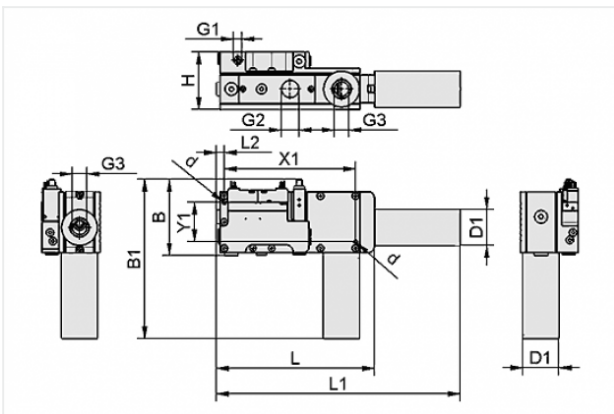

Design Data

Attribute	Value
B	116.5 mm
B1	232 mm
d	5.5 mm
D1	50 mm
G1	G1/4"-F
G2	G1"-F
G3	G3/4"-F
H	90 mm
L	219.5 mm
L1	339.5 mm
L2	10.5 mm
X1	183 mm
Y1	55 mm

Contact to Schmalz

J. Schmalz GmbH | Johannes-Schmalz-Straße, 72293 Glatten, Deutschland | +49 7443 2403-102 | customercenter@schmalz.de

Technical Data

Attribute	Value
Size	100
Degree of evacuation	81 %
Suction rate (max)	40.3 m ³ /h
Suction rate (max)	673 l/min
Air consumption (during evac.)	14.8 m ³ /h
Air consumption (during evac.)	246 l/min
Noise level (workp. gripped)	63 dB
Noise level (free)	83 dB
Pressure optimal	5 bar
Int. hose diameter (recom.) comp.-air	6 mm
Int. hose diameter (recom.) vacuum side	32 mm
Weight	2.19 kg
Ambient temperature	0 ... 50 °C
Pressure optimal	72.5 psi
Suction rate (max)	23.766 cfm
Air consumption (during evac.)	8.687 cfm
Vacuum (max)	-23.624 inHg
Product family	SEM-C

Note:

- Air consumption: At optimal operating pressure
- Hose diameter: For max. length 2 m

Spare Parts

SD G3/4-AG 50x120 SEM

Part no. 10.02.01.00312
Silencer for vacuum generators
Thread 1: G3/4-M
External diameter: 50 mm
Length: 120 mm
for: Multi-stage ejectors

Accessories

ASK B-Form-C 5000 K-3P

Part no. 21.04.06.00084
Connection cable
Interface Connection 1:
Fem connect Form C
Cable length: 5000 mm
Interface Connection 2: Cable 3
Material: PVC-Cable
Shape: LED display