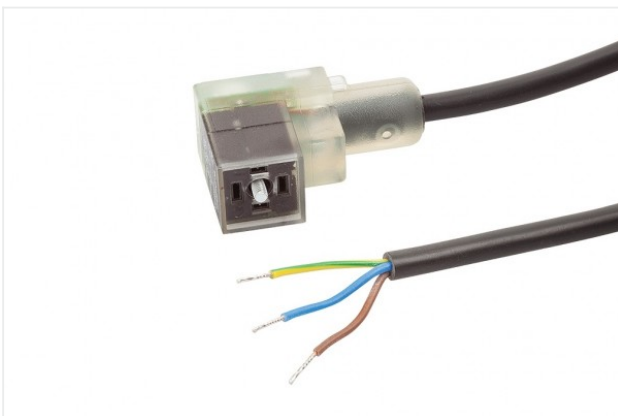

Note:

- Air consumption: At optimal operating pressure
- Hose diameter: For max. length 2 m

Spare Parts

SD G3/4-AG 50x120 SEM

Part no. 10.02.01.00312
Silencer for vacuum generators
Thread 1: G3/4-M
External diameter: 50 mm
Length: 120 mm
for: Multi-stage ejectors

Accessories

ASK B-Form-C 5000 K-3P

Part no. 21.04.06.00084
Connection cable
Interface Connection 1:
Fem connect Form C
Cable length: 5000 mm
Interface Connection 2: Cable 3
Material: PVC-Cable
Shape: LED display

ASV SMP/SCP-20-30-NC K

Part no. 10.02.02.01287
Connection distributor
for: Ejector SMP/SCP 20-30 NC
Connection 1: 2xCon.DIN175301-803A/M8
Connection 2: Cable
Length L: 5425 mm

ASK B-M8-4 5000 K-4P

Part no. 10.06.02.00031

Connection cable

Interface Connection cable:

Fem connect M8, 4 pol

Cable length: 5000 mm

Interface Connection cable: Cable 4

Material: PUR-Cable

ASK WB-M8-4 5000 K-4P

Part no. 10.06.02.00032