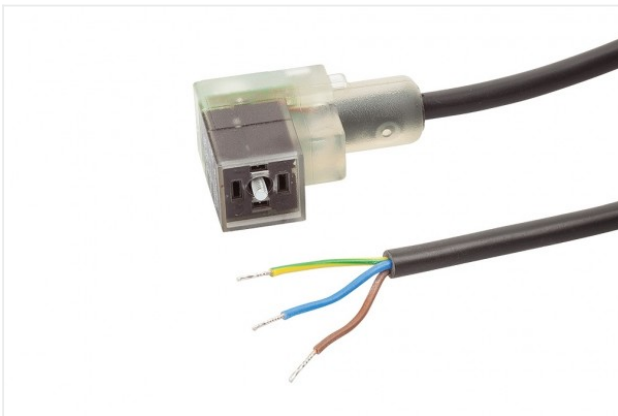

Note:

- Air consumption: At optimal operating pressure
- Hose diameter: For max. length 2 m

Spare Parts

SD G3/4-AG 50x120 SEM

Part no. 10.02.01.00312

Silencer for vacuum generators

Thread 1: G3/4-M

External diameter: 50 mm

Length: 120 mm

for: Multi-stage ejectors

Accessories

ASK B-Form-C 5000 K-3P

Part no. 21.04.06.00084

Connection cable

Interface Connection 1:

Fem connect Form C

Cable length: 5000 mm

Interface Connection 2: Cable 3

Material: PVC-Cable

Shape: LED display

ASV SMP/SCP-20-30-NO K

Part no. 10.02.02.01291

Connection distributor

for: Ejector SMP/SCP 20-30 NO

Cable length: 5000 mm

Interface Connection cable: Cable 4

Material: PUR-Cable