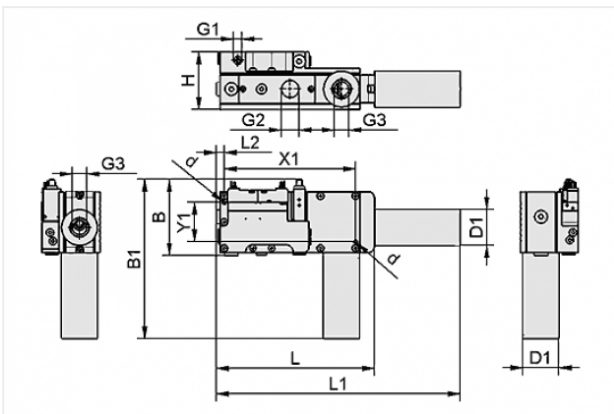

Design Data

Attribute	Value
B	116.5 mm
B1	232 mm
d	5.5 mm
D1	50 mm
G1	G1/4"-F
G2	G1"-F
G3	G3/4"-F
H	90 mm
L	219.5 mm
L1	339.5 mm
L2	10.5 mm
X1	183 mm
Y1	55 mm

Contact to Schmalz

J. Schmalz GmbH | Johannes-Schmalz-Straße, 72293 Glatten, Deutschland | +49 7443 2403-102 | customercenter@schmalz.de

Technical Data

Attribute	Value
Size	100
Degree of evacuation	81 %
Suction rate (max)	40.3 m ³ /h
Suction rate (max)	673 l/min
Air consumption (during evac.)	14.8 m ³ /h
Air consumption (during evac.)	246 l/min
Noise level (workp. gripped)	63 dB
Noise level (free)	83 dB
Pressure optimal	5 bar
Int. hose diameter (recom.) comp.-air	6 mm
Int. hose diameter (recom.) vacuum side	32 mm
Weight	2.19 kg
Ambient temperature	0 ... 50 °C
Pressure optimal	72.5 psi
Suction rate (max)	23.766 cfm
Air consumption (during evac.)	8.687 cfm
Vacuum (max)	-23.624 inHg
Product family	SEM-C

Cable length: 5000 mm

Interface Connection 2: Cable 3

Material: PVC-Cable

Shape: LED display

ASV SMP/SCP-20-30-NO K

Part no. 10.02.02.01291

Connection distributor

for: Ejector SMP/SCP 20-30 NO

Cable length: 5000 mm

Interface Connection cable: Cable 4

Material: PUR-Cable