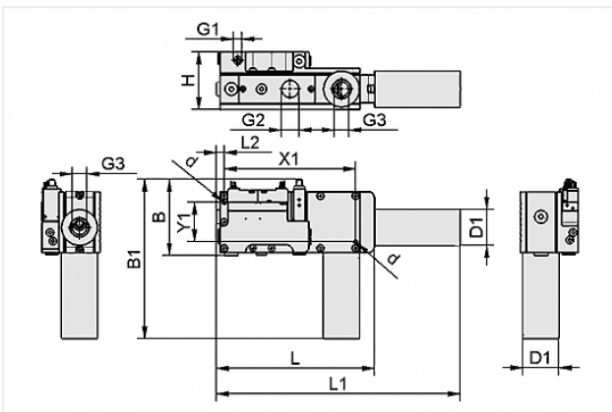

Design Data

| Attribute | Value |
|-----------|----------|
| B | 116.5 mm |
| B1 | 232 mm |
| d | 5.5 mm |
| D1 | 50 mm |
| G1 | G1/4"-F |
| G2 | G3/4"-F |
| G3 | G3/4"-F |
| H | 80 mm |
| L | 219.5 mm |
| L1 | 339.5 mm |
| L2 | 10.5 mm |
| X1 | 183 mm |
| Y1 | 55 mm |

Contact to Schmalz

J. Schmalz GmbH | Johannes-Schmalz-Straße, 72293 Glatten, Deutschland | +49 7443 2403-102 | customercenter@schmalz.de

Technical Data

| Attribute | Value |
|---|------------------------|
| Size | 50 |
| Degree of evacuation | 86 % |
| Suction rate (max) | 33.2 m ³ /h |
| Suction rate (max) | 554 l/min |
| Air consumption (during evac.) | 11.4 m ³ /h |
| Air consumption (during evac.) | 190 l/min |
| Noise level (workp. gripped) | 60 dB |
| Noise level (free) | 83.6 dB |
| Pressure optimal | 5 bar |
| Int. hose diameter (recom.) comp.-air | 6 mm |
| Int. hose diameter (recom.) vacuum side | 25 mm |
| Weight | 1.95 kg |
| Ambient temperature | 0 ... 50 °C |
| Pressure optimal | 72.5 psi |
| Suction rate (max) | 19.563 cfm |
| Air consumption (during evac.) | 6.709 cfm |
| Vacuum (max) | -25.1 inHg |
| Product family | SEM-C |

Note:

- Air consumption: At optimal operating pressure
- Hose diameter: For max. length 2 m

Spare Parts

SD G3/4-AG 50x120 SEM

Part no. 10.02.01.00312
Silencer for vacuum generators
Thread 1: G3/4-M
External diameter: 50 mm
Length: 120 mm
for: Multi-stage ejectors

Accessories

ASK B-Form-C 5000 K-3P

Part no. 21.04.06.00084
Connection cable
Interface Connection 1:
Fem connect Form C
Cable length: 5000 mm
Interface Connection 2: Cable 3
Material: PVC-Cable
Shape: LED display