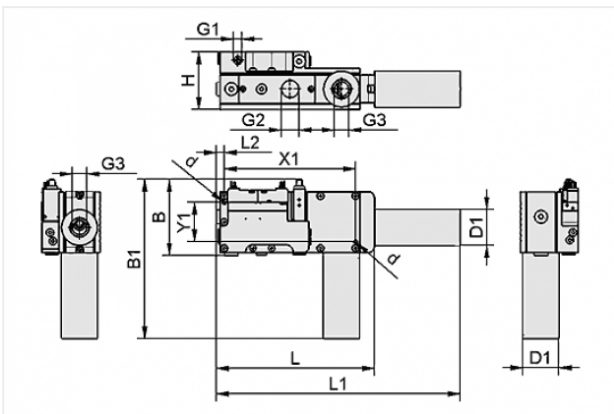

Compact ejector

SEM-C 50 SDA NO AS VD

<https://www.schmalz.com/10.02.02.03057>

Part no.: 10.02.02.03057

Homepage > Vacuum Technology for Automation > Vacuum Components > Vacuum Generators > Compact Ejectors > Compact Ejectors SEM-C > SEM-C 50 SDA NO AS VD

Design Data

Attribute	Value
B	116.5 mm
B1	232 mm
d	5.5 mm
D1	50 mm
G1	G1/4"-F
G2	G3/4"-F
G3	G3/4"-F
H	80 mm
L	219.5 mm
L1	339.5 mm
L2	10.5 mm
X1	183 mm
Y1	55 mm

Contact to Schmalz

J. Schmalz GmbH | Johannes-Schmalz-Straße, 72293 Glatten, Deutschland | +49 7443 2403-102 | customercenter@schmalz.de

Technical Data

Attribute	Value
Size	50
Degree of evacuation	86 %
Suction rate (max)	33.2 m ³ /h
Suction rate (max)	554 l/min
Air consumption (during evac.)	11.4 m ³ /h
Air consumption (during evac.)	190 l/min
Noise level (workp. gripped)	60 dB
Noise level (free)	83.6 dB
Pressure optimal	5 bar
Int. hose diameter (recom.) comp.-air	6 mm
Int. hose diameter (recom.) vacuum side	25 mm
Weight	1.95 kg
Ambient temperature	0 ... 50 °C
Pressure optimal	72.5 psi
Suction rate (max)	19.563 cfm
Air consumption (during evac.)	6.709 cfm
Vacuum (max)	-25.1 inHg
Product family	SEM-C

Accessories

ASK B-Form-C 5000 K-3P

Part no. 21.04.06.00084
Connection cable
Interface Connection 1:
Fem connect Form C
Cable length: 5000 mm
Interface Connection 2: Cable 3
Material: PVC-Cable
Shape: LED display