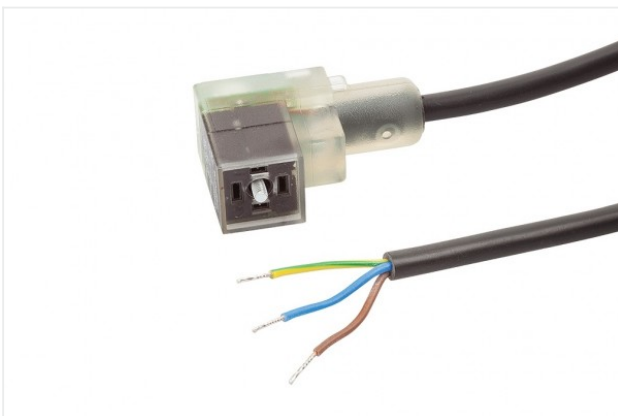

Note:

- Air consumption: At optimal operating pressure
- Hose diameter: For max. length 2 m

Spare Parts

SD G3/4-AG 50x120 SEM

Part no. 10.02.01.00312
Silencer for vacuum generators
Thread 1: G3/4-M
External diameter: 50 mm
Length: 120 mm
for: Multi-stage ejectors

Accessories

ASK B-Form-C 5000 K-3P

Part no. 21.04.06.00084
Connection cable
Interface Connection 1:
Fem connect Form C
Cable length: 5000 mm
Interface Connection 2: Cable 3
Material: PVC-Cable
Shape: LED display

ASV SMP/SCP-20-30-NO K

Part no. 10.02.02.01291
Connection distributor
for: Ejector SMP/SCP 20-30 NO
Connection 1: 2xCon.DIN175301-803A/M8
Connection 2: Cable
Length L: 5425 mm

ASK B-M8-4 5000 K-4P

Part no. 10.06.02.00031

Connection cable

Interface Connection cable:

Fem connect M8, 4 pol

Cable length: 5000 mm

Interface Connection cable: Cable 4

Material: PUR-Cable

ASK WB-M8-4 5000 K-4P

Part no. 10.06.02.00032