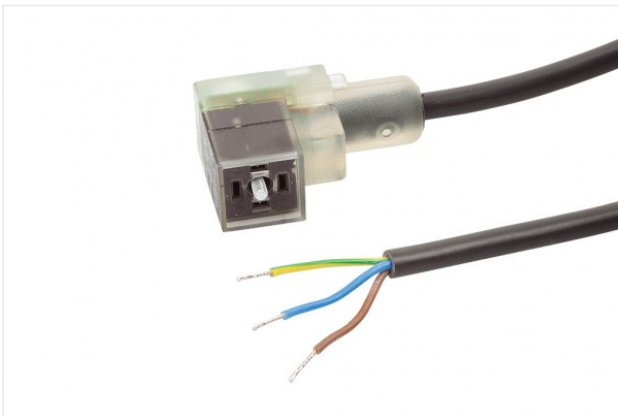

Note:

- Air consumption: At optimal operating pressure
- Hose diameter: For max. length 2 m

Spare Parts

SD G3/4-AG 50x120 SEM

Part no. 10.02.01.00312

Silencer for vacuum generators

Thread 1: G3/4-M

External diameter: 50 mm

Length: 120 mm

for: Multi-stage ejectors

Accessories

ASK B-Form-C 5000 K-3P

Part no. 21.04.06.00084

Connection cable

Interface Connection 1:

Fem connect Form C

Cable length: 5000 mm

Interface Connection 2: Cable 3

Material: PVC-Cable

Shape: LED display