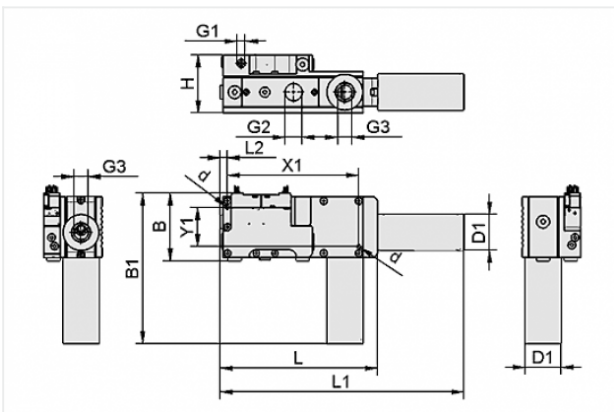

Design Data

Contact to Schmalz

J. Schmalz GmbH | Johannes-Schmalz-Straße, 72293 Glatten, Deutschland | +49 7443 2403-102 | customercenter@schmalz.de