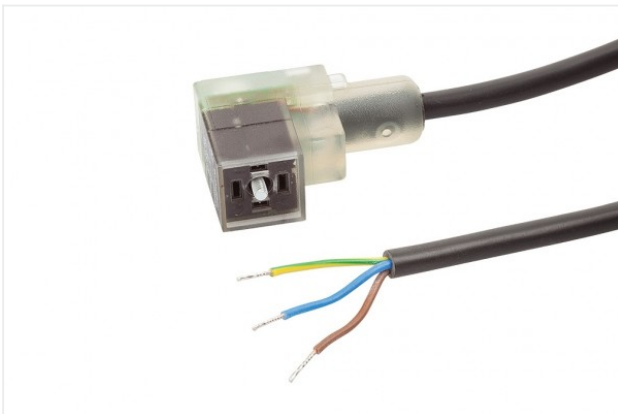

Note:

- Air consumption: At optimal operating pressure
- Hose diameter: For max. length 2 m

Spare Parts

SD G1/2-AG 40x80 SEM

Part no. 10.02.01.00309

Silencer for vacuum generators

Thread 1: G1/2-M

External diameter: 40 mm

Length: 80 mm

for: Multi-stage ejectors

Accessories

ASK B-Form-C 5000 K-3P

Part no. 21.04.06.00084

Connection cable

Interface Connection 1:

Fem connect Form C

Cable length: 5000 mm

Interface Connection 2: Cable 3

Material: PVC-Cable

Shape: LED display

ASV SMP/SCP-20-30-NO K

Part no. 10.02.02.01291

Connection distributor

for: Ejector SMP/SCP 20-30 NO