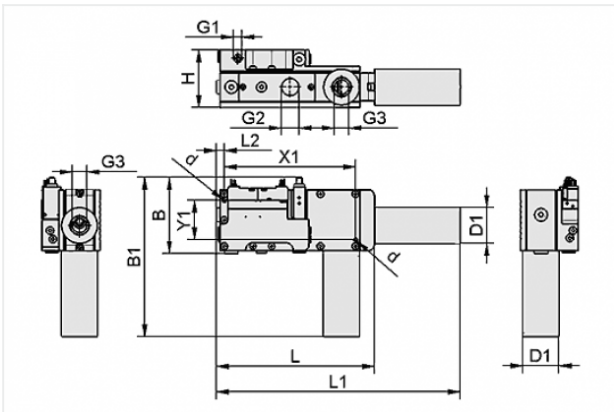

Design Data

Attribute	Value
B	116.5 mm
B1	192 mm
d	5.5 mm
D1	40 mm
G1	G1/4"-F
G2	G1/2"-F
G3	G1/2"-F
H	70 mm
L	199.5 mm
L1	279.5 mm
L2	10.5 mm
X1	183 mm
Y1	55 mm

Contact to Schmalz

J. Schmalz GmbH | Johannes-Schmalz-Straße, 72293 Glatten, Deutschland | +49 7443 2403-102 | customercenter@schmalz.de

Technical Data

Attribute	Value
Size	25
Degree of evacuation	87 %
Suction rate (max)	20.2 m ³ /h
Suction rate (max)	338 l/min
Air consumption (during evac.)	6 m ³ /h
Air consumption (during evac.)	100 l/min
Noise level (workp. gripped)	70 dB
Noise level (free)	80 dB
Pressure optimal	5 bar
Int. hose diameter (recom.) comp.-air	4 mm
Int. hose diameter (recom.) vacuum side	20 mm
Weight	1.67 kg
Ambient temperature	0 ... 50 °C
Pressure optimal	72.5 psi
Suction rate (max)	11.936 cfm
Air consumption (during evac.)	3.531 cfm
Vacuum (max)	-25.691 inHg
Product family	SEM-C

Cable length: 5000 mm

Interface Connection 2: Cable 3

Material: PVC-Cable

Shape: LED display

ASV SMP/SCP-20-30-NO K

Part no. 10.02.02.01291

Connection distributor

for: Ejector SMP/SCP 20-30 NO

Cable length: 5000 mm

Interface Connection cable: Cable 4

Material: PUR-Cable