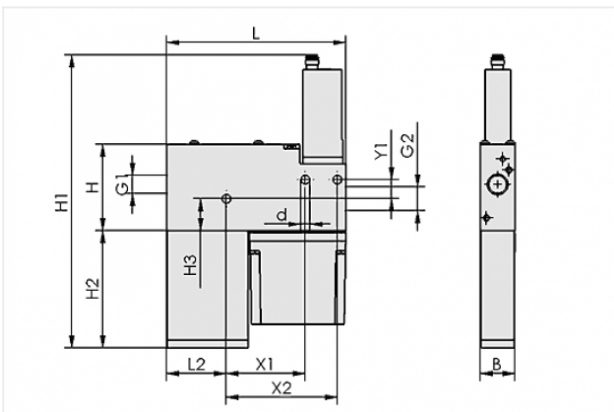

Compact ejector

SCP 30 FS VE

<https://www.schmalz.com/10.02.02.00910>

Part no.: 10.02.02.00910

Homepage > Vacuum Technology for Automation > Vacuum Components > Vacuum Generators > Compact Ejectors > Compact Ejectors SCP-FS > SCP 30 FS VE

Attribute	Value
B	22 mm
d	5.5 mm
G1	G1/4"-F
G2	G3/8"-F
H	54 mm
H1	173.6 mm
H2	73.5 mm
H3	20.1 mm
L	112.5 mm
L2	37.5 mm
X1	49.5 mm
X2	69.5 mm
Y1	12 mm

Contact to Schmalz

J. Schmalz GmbH | Johannes-Schmalz-Straße, 72293 Glatten, Deutschland | +49 7443 2403-102 | customercenter@schmalz.de

Technical Data

Attribute	Value
Nozzle diameter	3 mm
Degree of evacuation	85 %
Suction rate (max)	200 l/min
Suction rate (max)	12 m ³ /h
Air consumption (during evac.)	420 l/min
Air consumption (during evac.)	25.2 m ³ /h
Air consumption (blow off) (max)	200 l/min
Noise level (workp. gripped)	82 dB
Noise level (free)	82 dB
Pressure range (operating pressure)	5.0 ... 6.0 bar
Int. hose diameter (recom.) comp.-air	6 mm
Int. hose diameter (recom.) vacuum side	12 mm
Weight	0.41 kg
Ambient temperature	0 ... 45 °C
Control	External control
Pressure range (operating pressure)	72.5 ... 87.0 psi
Suction rate (max)	7.062 cfm
Air consumption (during evac.)	14.831 cfm
Air consumption (blow off)	7.062 cfm
Product family	SCP

Filter insert (round)

External diameter D: 14 mm

Length L: 49 mm

Filter material: Polyethylene

for: Compact ejectors

Accessories

ASK B-M8-4 5000 K-4P

Part no. 10.06.02.00031