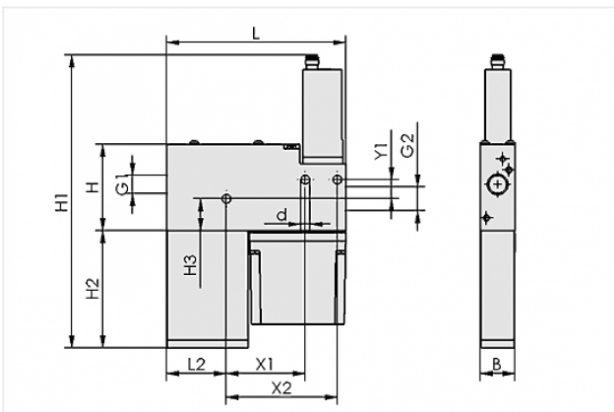

Compact ejector

SCP 25 FS VD

<https://www.schmalz.com/10.02.02.00907>

Part no.: 10.02.02.00907

Homepage > Vacuum Technology for Automation > Vacuum Components > Vacuum Generators > Compact Ejectors > Compact Ejectors SCP-FS > SCP 25 FS VD

Attribute	Value
B	22 mm
d	5.5 mm
G1	G1/4"-F
G2	G3/8"-F
H	54 mm
H1	183.5 mm
H2	73.5 mm
H3	20.1 mm
L	112.5 mm
L2	37.5 mm
X1	49.5 mm
X2	69.5 mm
Y1	12 mm

Contact to Schmalz

J. Schmalz GmbH | Johannes-Schmalz-Straße, 72293 Glatten, Deutschland | +49 7443 2403-102 | customercenter@schmalz.de

Technical Data

Attribute	Value
Nozzle diameter	2.5 mm
Degree of evacuation	85 %
Suction rate (max)	161 l/min
Suction rate (max)	9.7 m ³ /h
Air consumption (during evac.)	310 l/min
Air consumption (during evac.)	18.6 m ³ /h
Air consumption (blow off) (max)	200 l/min
Noise level (workp. gripped)	72 dB
Noise level (free)	82 dB
Pressure range (operating pressure)	5.0 ... 6.0 bar
Int. hose diameter (recom.) comp.-air	6 mm
Int. hose diameter (recom.) vacuum side	9 mm
Weight	0.41 kg
Ambient temperature	0 ... 45 °C
Control	External control
Pressure range (operating pressure)	72.5 ... 87.0 psi
Suction rate (max)	5.685 cfm
Air consumption (during evac.)	10.947 cfm
Air consumption (blow off)	7.062 cfm
Product family	SCP

Filter insert (round)

External diameter D: 14 mm

Length L: 49 mm

Filter material: Polyethylene

for: Compact ejectors

Accessories

ASK B-M8-4 5000 K-4P

Part no. 10.06.02.00031