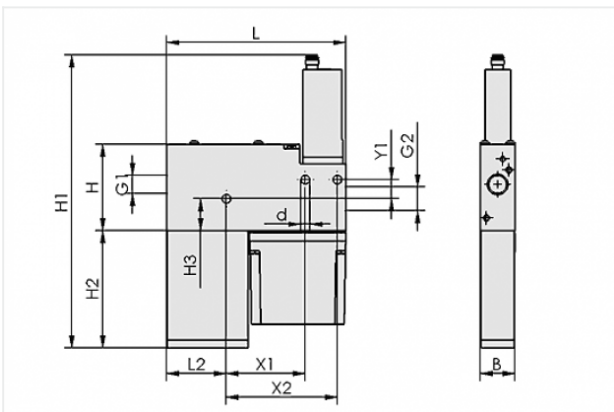

Compact ejector

SCP 25 FS VE

<https://www.schmalz.com/10.02.02.00906>

Part no.: 10.02.02.00906

Homepage > Vacuum Technology for Automation > Vacuum Components > Vacuum Generators > Compact Ejectors > Compact Ejectors SCP-FS > SCP 25 FS VE

Attribute	Value
B	22 mm
d	5.5 mm
G1	G1/4"-F
G2	G3/8"-F
H	54 mm
H1	173.6 mm
H2	73.5 mm
H3	20.1 mm
L	112.5 mm
L2	37.5 mm
X1	49.5 mm
X2	69.5 mm
Y1	12 mm

Contact to Schmalz

J. Schmalz GmbH | Johannes-Schmalz-Straße, 72293 Glatten, Deutschland | +49 7443 2403-102 | customercenter@schmalz.de

Technical Data

Attribute	Value
Nozzle diameter	2.5 mm
Degree of evacuation	85 %
Suction rate (max)	161 l/min
Suction rate (max)	9.7 m ³ /h
Air consumption (during evac.)	310 l/min
Air consumption (during evac.)	18.6 m ³ /h
Air consumption (blow off) (max)	200 l/min
Noise level (workp. gripped)	72 dB
Noise level (free)	82 dB
Pressure range (operating pressure)	5.0 ... 6.0 bar
Int. hose diameter (recom.) comp.-air	6 mm
Int. hose diameter (recom.) vacuum side	9 mm
Weight	0.41 kg
Ambient temperature	0 ... 45 °C
Control	External control
Pressure range (operating pressure)	72.5 ... 87.0 psi
Suction rate (max)	5.685 cfm
Air consumption (during evac.)	10.947 cfm
Air consumption (blow off)	7.062 cfm
Product family	SCP

Filter insert (round)

External diameter D: 14 mm

Length L: 49 mm

Filter material: Polyethylene

for: Compact ejectors

Accessories

ASK B-M8-4 5000 K-4P

Part no. 10.06.02.00031