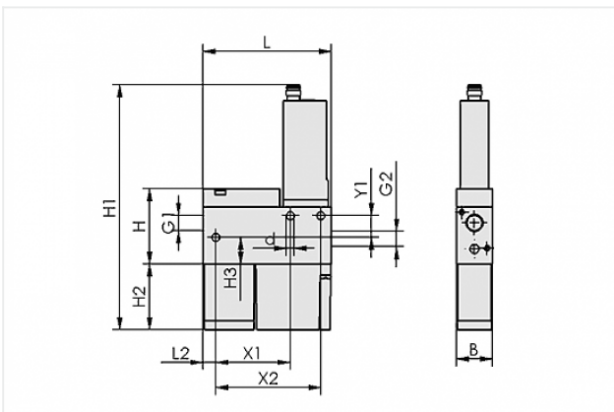

Compact ejector

SCP 15 FS VD

<https://www.schmalz.com/10.02.02.00900>

Part no.: 10.02.02.00900

Homepage > Vacuum Technology for Automation > Vacuum Components > Vacuum Generators > Compact Ejectors > Compact Ejectors SCP-FS > SCP 15 FS VD

Attribute	Value
B	20.2 mm
d	4.5 mm
G1	G1/8"-F
G2	G1/8"-F
H	42.5 mm
H1	136.5 mm
H2	36.5 mm
H3	15 mm
L	71.5 mm
L2	7 mm
X1	41.5 mm
X2	58.5 mm
Y1	12 mm

Contact to Schmalz

J. Schmalz GmbH | Johannes-Schmalz-Straße, 72293 Glatten, Deutschland | +49 7443 2403-102 | customercenter@schmalz.de

Technical Data

Attribute	Value
Nozzle diameter	1.5 mm
Degree of evacuation	85 %
Suction rate (max)	65 l/min
Suction rate (max)	3.9 m ³ /h
Air consumption (during evac.)	117 l/min
Air consumption (during evac.)	7 m ³ /h
Air consumption (blow off) (max)	200 l/min
Noise level (workp. gripped)	68 dB
Noise level (free)	68 dB
Pressure optimal	5 bar
Int. hose diameter (recom.) comp.-air	4 mm
Int. hose diameter (recom.) vacuum side	6 mm
Weight	0.25 kg
Ambient temperature	0 ... 45 °C
Control	External control
Pressure optimal	72.5 psi
Suction rate (max)	2.295 cfm
Air consumption (during evac.)	4.131 cfm
Air consumption (blow off)	7.062 cfm
Product family	SCP

Filter insert (round)

External diameter D: 13 mm

Length L: 33 mm

Filter material: Polyethylene

for: Compact ejectors SCP

Accessories

ASK B-M8-4 5000 K-4P

Part no. 10.06.02.00031