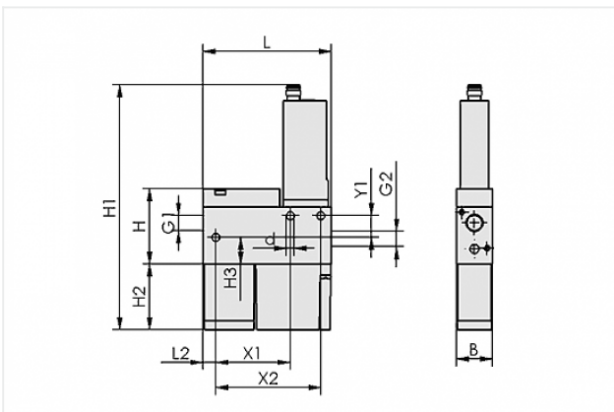

Attribute	Value
B	20.2 mm
d	4.5 mm
G1	G1/8"-F
G2	G1/8"-F
H	42.5 mm
H1	126.5 mm
H2	36.5 mm
H3	15 mm
L	71.5 mm
L2	7 mm
X1	41.5 mm
X2	58.5 mm
Y1	12 mm

Contact to Schmalz

J. Schmalz GmbH | Johannes-Schmalz-Straße, 72293 Glatten, Deutschland | +49 7443 2403-102 | customercenter@schmalz.de

Technical Data

Attribute	Value
Nozzle diameter	1.5 mm
Degree of evacuation	85 %
Suction rate (max)	65 l/min
Suction rate (max)	3.9 m ³ /h
Air consumption (during evac.)	117 l/min
Air consumption (during evac.)	7 m ³ /h
Air consumption (blow off) (max)	200 l/min
Noise level (workp. gripped)	68 dB
Noise level (free)	68 dB
Pressure optimal	5 bar
Int. hose diameter (recom.) comp.-air	4 mm
Int. hose diameter (recom.) vacuum side	6 mm
Weight	0.25 kg
Ambient temperature	0 ... 45 °C
Control	External control
Pressure optimal	72.5 psi
Suction rate (max)	2.295 cfm
Air consumption (during evac.)	4.131 cfm
Air consumption (blow off)	7.062 cfm
Product family	SCP

Part no. 10.02.02.00653

Silencer for vacuum generators

Length L: 28 mm

Width B: 19 mm

Height H: 31.5 mm

for: Compact ejectors SCP

FILT-EINS 13x33 PE-POR SCP

Part no. 10.02.02.00655

Filter insert (round)

External diameter D: 13 mm

Length L: 33 mm

Filter material: Polyethylene

for: Compact ejectors SCP

Accessories

ASK B-M8-4 5000 K-4P

Part no. 10.06.02.00031