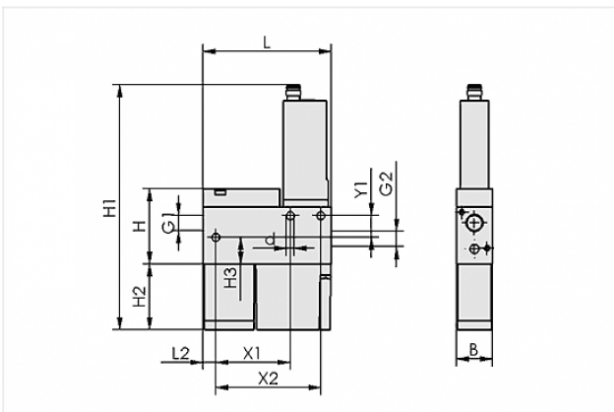

Compact ejector

SCP 10 FS VD

<https://www.schmalz.com/10.02.02.00896>

Part no.: 10.02.02.00896

Homepage > Vacuum Technology for Automation > Vacuum Components > Vacuum Generators > Compact Ejectors > Compact Ejectors SCP-FS > SCP 10 FS VD

Compact ejector with integrated functions

Nozzle size: 1,0 mm
Suction rate (max): 37 l/min
Air consumption (during evac.):
53 l/min
Control: External control
with: digital vacuum switch

Design Data

Attribute	Value
B	20.2 mm
d	4.5 mm
G1	G1/8"-F
G2	G1/8"-F
H	42.5 mm
H1	136.5 mm
H2	36.5 mm
H3	15 mm
L	71.5 mm
L2	7 mm
X1	41.5 mm
X2	58.5 mm
Y1	12 mm

Contact to Schmalz

J. Schmalz GmbH | Johannes-Schmalz-Straße, 72293 Glatten, Deutschland | +49 7443 2403-102 | customercenter@schmalz.de

Technical Data

Attribute	Value
Nozzle diameter	1 mm
Degree of evacuation	85 %
Suction rate (max)	37 l/min
Suction rate (max)	2.2 m ³ /h
Air consumption (during evac.)	53 l/min
Air consumption (during evac.)	3.2 m ³ /h
Air consumption (blow off) (max)	200 l/min
Noise level (workp. gripped)	66 dB
Noise level (free)	68 dB
Pressure optimal	5 bar
Int. hose diameter (recom.) comp.-air	2 mm
Int. hose diameter (recom.) vacuum side	4 mm
Weight	0.25 kg
Ambient temperature	0 ... 45 °C
Control	External control
Pressure optimal	72.5 psi
Suction rate (max)	1.306 cfm
Air consumption (during evac.)	1.871 cfm
Air consumption (blow off)	7.062 cfm
Product family	SCP

Filter insert (round)

External diameter D: 13 mm

Length L: 33 mm

Filter material: Polyethylene

for: Compact ejectors SCP

Accessories

ASK B-M8-4 5000 K-4P

Part no. 10.06.02.00031