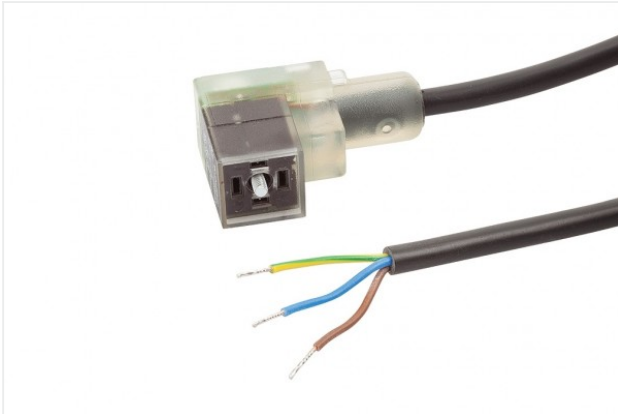

ASK B-Form-C 5000 K-3P

Part no. 21.04.06.00084

Connection cable

Interface Connection 1:

Fem connect Form C

Cable length: 5000 mm

Interface Connection 2: Cable 3

Material: PVC-Cable

Shape: LED display