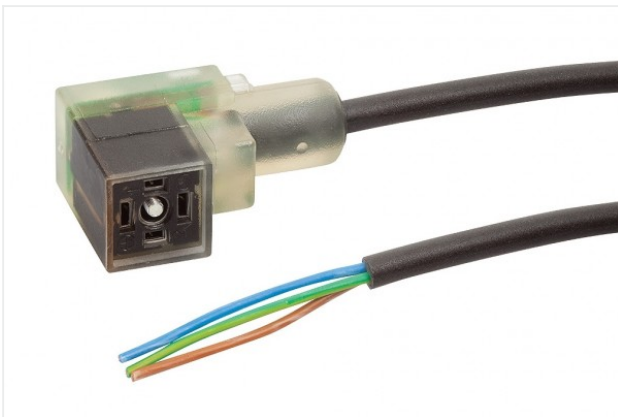

### Contact to Schmalz

**ASK B-Form-C 5000 K-3P**

Part no. 21.04.06.00084

Connection cable

Interface Connection 1:

Fem connect Form C

Cable length: 5000 mm

Interface Connection 2: Cable 3

Material: PVC-Cable

Shape: LED display

**ASK 10000 K-3P**

Part no. 21.04.06.00118

Connection cable

Cable length: 10000 mm

Interface Connection 2: Cable 3

Material: PUR-Cable

Shape: LED display

**ASS B-C SK**

Part no. 21.04.06.00085

Connection plug

Interface Connection 1:

Socket DIN 175301-803A

Electrical connection: Screw contact

**ASK B-M8-4 5000 K-4P**