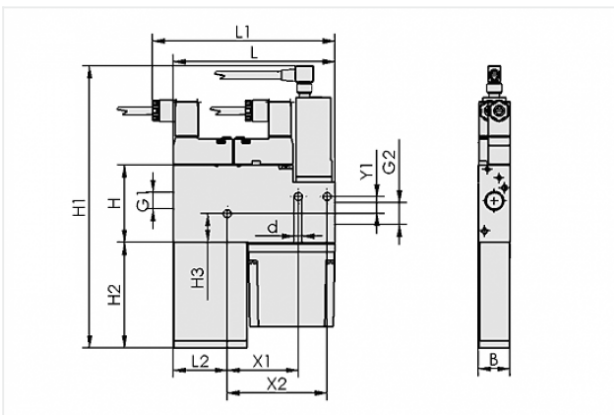

### Design Data

| Attribute | Value    |
|-----------|----------|
| B         | 22 mm    |
| d         | 5.5 mm   |
| G1        | G1/4"-F  |
| G2        | G3/8"-F  |
| H         | 54 mm    |
| H1        | 167 mm   |
| H2        | 58.5 mm  |
| H3        | 20.1 mm  |
| L         | 112.5 mm |
| L1        | 127 mm   |
| L2        | 37.5 mm  |
| X1        | 49.5 mm  |
| X2        | 69.5 mm  |

## Technical Data

| Attribute                               | Value                  |
|---|------------------------|
| Nozzle diameter                         | 2 mm                   |
| Degree of evacuation                    | 85 %                   |
| Suction rate (max)                      | 116 l/min              |
| Suction rate (max)                      | 7 m <sup>3</sup> /h    |
| Air consumption (during evac.)          | 190 l/min              |
| Air consumption (during evac.)          | 11.4 m <sup>3</sup> /h |
| Air consumption (blow off) (max)        | 200 l/min              |
| Noise level (workp. gripped)            | 76 dB                  |
| Noise level (free)                      | 78 dB                  |
| Pressure range (operating pressure)     | 5.0 ... 6.0 bar        |
| Int. hose diameter (recom.) comp.-air   | 4 mm                   |
| Int. hose diameter (recom.) vacuum side | 9 mm                   |
| Weight                                  | 0.465 kg               |
| Ambient temperature                     | 0 ... 45 °C            |
| Control                                 | Normally open          |
| Pressure range (operating pressure)     | 72.5 ... 87.0 psi      |
| Suction rate (max)                      | 4.096 cfm              |
| Air consumption (during evac.)          | 6.709 cfm              |
| Air consumption (blow off)              | 7.062 cfm              |
| Product family                          | SCP                    |