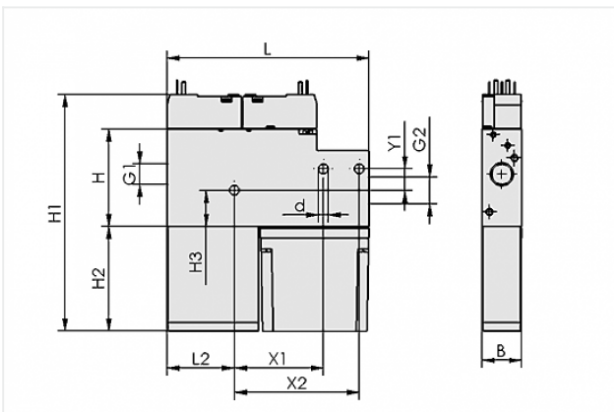

### Compact ejector MEGA PUMP with power blow-off function

Nozzle size: 1,5 mm  
 Suction rate (max): 65 l/min  
 Air consumption (during evac.):  
 117 l/min  
 Control: Normally closed  
 Shape: With blow-off system

### Design Data

Attribute	Value
B	22 mm
d	5.5 mm
G1	G1/4"-F
G2	G3/8"-F
H	54 mm
H1	132.5 mm
H2	58.5 mm
H3	20.1 mm
L	112.5 mm
L2	37.5 mm
X1	49.5 mm
X2	69.5 mm
Y1	12 mm

## Technical Data

Attribute	Value
Nozzle diameter	1.5 mm
Degree of evacuation	85 %
Suction rate (max)	65 l/min
Suction rate (max)	3.9 m <sup>3</sup> /h
Air consumption (during evac.)	117 l/min
Air consumption (during evac.)	7 m <sup>3</sup> /h
Air consumption (blow off) (max)	220 l/min
Noise level (workp. gripped)	74 dB
Noise level (free)	74 dB
Pressure range (operating pressure)	5.0 ... 6.0 bar
Int. hose diameter (recom.) comp.-air	4 mm
Int. hose diameter (recom.) vacuum side	6 mm
Ambient temperature	0 ... 45 °C
Control	Normally closed
Pressure range (operating pressure)	72.5 ... 87.0 psi
Suction rate (max)	2.295 cfm
Air consumption (during evac.)	4.131 cfm
Air consumption (blow off)	7.769 cfm
Product family	SMP

## Accessories

**ASK B-Form-C 5000 K-3P**  
Part no. 21.04.06.00084  
Connection cable  
Interface Connection 1:  
Fem connect Form C  
Cable length: 5000 mm  
Interface Connection 2: Cable 3  
Material: PVC-Cable  
Shape: LED display