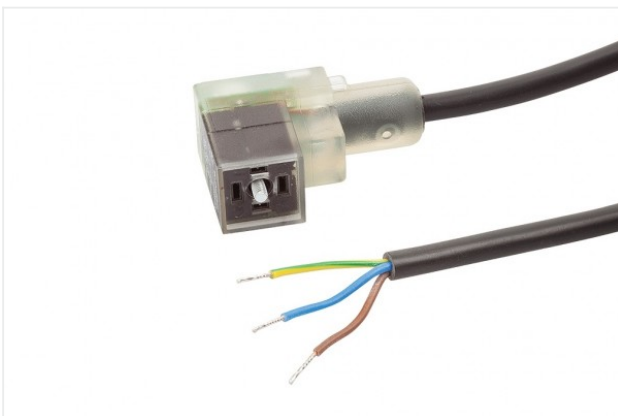

## Spare Parts

**SD 50.5x21x53.5 SMP15/20**  
Part no. 10.02.02.00651  
Silencer for vacuum generators  
Length L: 50.5 mm  
Width B: 21 mm  
Height H: 53.5 mm  
for: Compact ejectors SMP

**FILT-EINS 14x49 PE-POR SCP-SMP**  
Part no. 10.02.02.00654  
Filter insert (round)  
External diameter D: 14 mm  
Length L: 49 mm  
Filter material: Polyethylene  
for: Compact ejectors

## Accessories

**ASK B-Form-C 5000 K-3P**  
Part no. 21.04.06.00084  
Connection cable  
Interface Connection 1:  
Fem connect Form C  
Cable length: 5000 mm  
Interface Connection 2: Cable 3  
Material: PVC-Cable  
Shape: LED display

**ASK 10000 K-3P**

Part no. 21.04.06.00118

Connection cable

Cable length: 10000 mm

Interface Connection 2: Cable 3

Material: PUR-Cable

Shape: LED display

**ASS B-C SK**

Part no. 21.04.06.00085

Connection plug

Interface Connection 1:

Socket DIN 175301-803A

Electrical connection: Screw contact