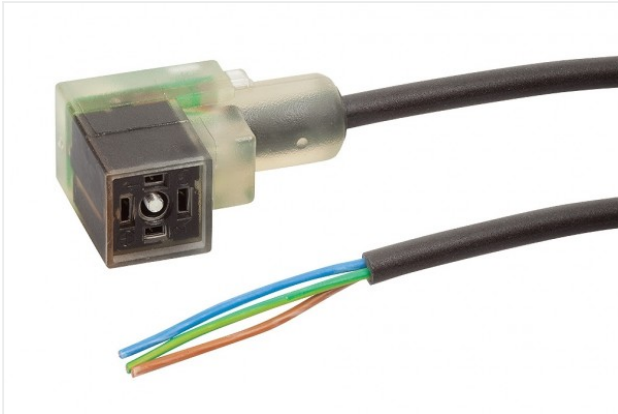

## Spare Parts

**SD 50.5x21x53.5 SMP15/20**  
Part no. 10.02.02.00651  
Silencer for vacuum generators  
Length L: 50.5 mm  
Width B: 21 mm  
Height H: 53.5 mm  
for: Compact ejectors SMP

**FILT-EINS 14x49 PE-POR SCP-SMP**  
Part no. 10.02.02.00654  
Filter insert (round)  
External diameter D: 14 mm  
Length L: 49 mm  
Filter material: Polyethylene  
for: Compact ejectors

## Accessories

**ASK B-Form-C 5000 K-3P**  
Part no. 21.04.06.00084  
Connection cable  
Interface Connection 1:  
Fem connect Form C  
Cable length: 5000 mm  
Interface Connection 2: Cable 3  
Material: PVC-Cable  
Shape: LED display

**ASK 10000 K-3P**

Part no. 21.04.06.00118

Connection cable

Cable length: 10000 mm

Interface Connection 2: Cable 3

Material: PUR-Cable

Shape: LED display

**ASS B-C SK**

Part no. 21.04.06.00085

Connection plug

Interface Connection 1:

Socket DIN 175301-803A

Electrical connection: Screw contact