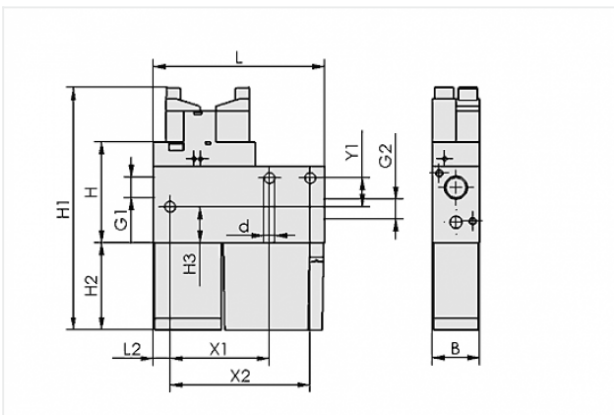

Compact ejector with integrated functions

Nozzle size: 1,5 mm
 Suction rate (max): 65 l/min
 Air consumption (during evac.):
 117 l/min
 Control: Normally closed
 Shape: With blow-off system

Design Data

Attribute	Value
B	20.2 mm
d	4.5 mm
G1	G1/8"-F
G2	G1/8"-F
H	42.2 mm
H1	101.5 mm
H2	36.5 mm
H3	15 mm
L	71.5 mm
L2	7 mm
X1	41.5 mm
X2	58.5 mm
Y1	12 mm

Contact to Schmalz

J. Schmalz GmbH | Johannes-Schmalz-Straße, 72293 Glatten, Deutschland | +49 7443 2403-102 | customercenter@schmalz.de

Technical Data

Attribute	Value
Nozzle diameter	1.5 mm
Degree of evacuation	85 %
Suction rate (max)	65 l/min
Suction rate (max)	3.9 m ³ /h
Air consumption (during evac.)	117 l/min
Air consumption (during evac.)	7 m ³ /h
Air consumption (blow off) (max)	200 l/min
Noise level (workp. gripped)	68 dB
Noise level (free)	68 dB
Pressure optimal	5 bar
Int. hose diameter (recom.) comp.-air	4 mm
Int. hose diameter (recom.) vacuum side	6 mm
Weight	0.275 kg
Ambient temperature	0 ... 45 °C
Control	Normally closed
Pressure optimal	72.5 psi
Suction rate (max)	2.295 cfm
Air consumption (during evac.)	4.131 cfm
Air consumption (blow off)	7.062 cfm
Product family	SCP

Filter insert (round)

External diameter D: 13 mm

Length L: 33 mm

Filter material: Polyethylene

for: Compact ejectors SCP

Accessories

ASK B-MIC10 3000 K-2P

Part no. 21.04.06.00086