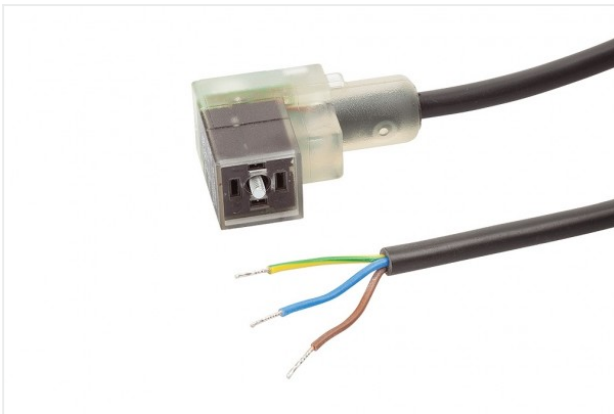

Connection cable

ASK B-Form-C 5000 K-3P

<https://www.schmalz.com/21.04.06.00084>

Part no.: 21.04.06.00084

Homepage > Vacuum Technology for Automation > Vacuum Components > Valve Technology > Solenoid Valves > ASK B-Form-C 5000 K-3P

Connection cable

Interface Connection 1:
Fem connect Form C
Cable length: 5000 mm
Interface Connection 2: Cable 3
Material: PVC-Cable
Shape: LED display

Technical Data

Attribute	Value
Material	PVC-Cable
Weight	198 g