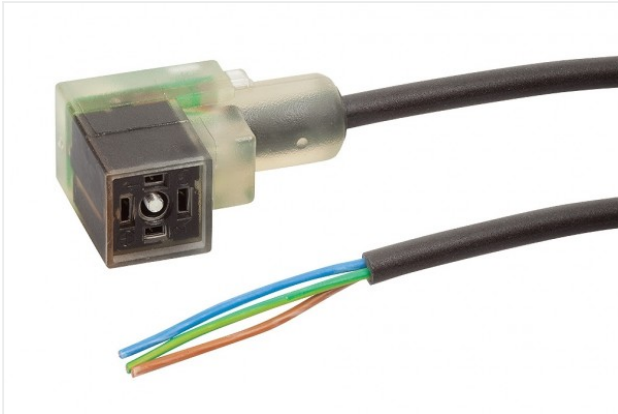

### Note:

- The supply voltage for vacuum switches and solenoid valves is 24V DC
- Air consumption: At optimal operating pressure
- Hose diameter: For max. length 2 m

## Spare Parts

**SD 50.5x21x53.5 SMP15/20**  
Part no. 10.02.02.00651  
Silencer for vacuum generators  
Length L: 50.5 mm  
Width B: 21 mm  
Height H: 53.5 mm  
for: Compact ejectors SMP

**FILT-EINS 14x49 PE-POR SCP-SMP**  
Part no. 10.02.02.00654  
Filter insert (round)  
External diameter D: 14 mm  
Length L: 49 mm  
Filter material: Polyethylene  
for: Compact ejectors

## Accessories

**ASK B-Form-C 5000 K-3P**  
Part no. 21.04.06.00084  
Connection cable  
Interface Connection 1:  
Fem connect Form C  
Cable length: 5000 mm  
Interface Connection 2: Cable 3  
Material: PVC-Cable  
Shape: LED display

**ASK 10000 K-3P**

Part no. 21.04.06.00118

Connection cable

Cable length: 10000 mm

Interface Connection 2: Cable 3

Material: PUR-Cable

Shape: LED display

**ASS B-C SK**