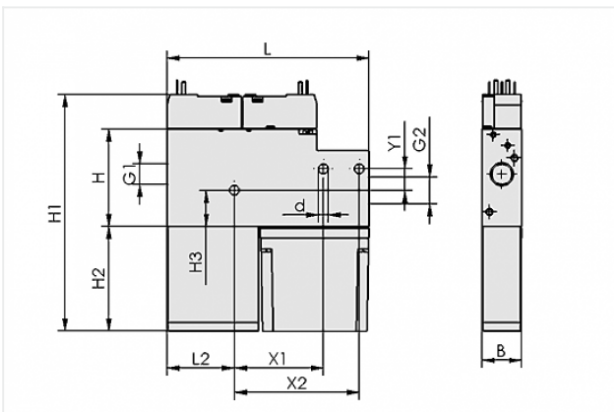

Design Data

Contact to Schmalz

J. Schmalz GmbH | Johannes-Schmalz-Straße, 72293 Glatten, Deutschland | +49 7443 2403-102 | customercenter@schmalz.de