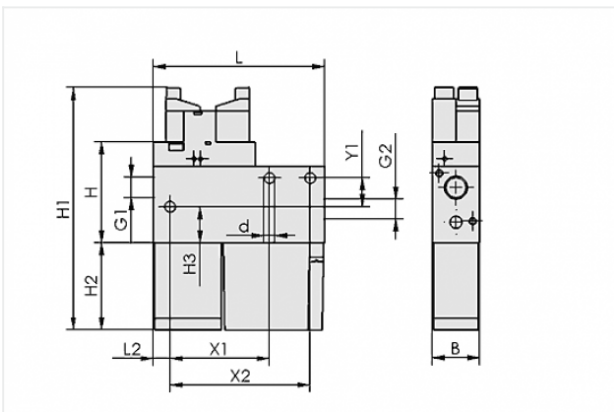

Compact ejector

SCP 10 NO AS

<https://www.schmalz.com/10.02.02.00601>

Part no.: 10.02.02.00601

Homepage > Vacuum Technology for Automation > Vacuum Components > Vacuum Generators > Compact Ejectors > Compact Ejectors SCP / SMP > SCP 10 NO AS

Compact ejector with integrated functions

Nozzle size: 1,0 mm
 Suction rate (max): 37 l/min
 Air consumption (during evac.):
 53 l/min
 Control: Normally open
 Shape: With blow-off system

Design Data

Attribute	Value
B	20.2 mm
d	4.5 mm
G1	G1/8"-F
G2	G1/8"-F
H	42.2 mm
H1	101.5 mm
H2	36.5 mm
H3	15 mm
L	71.5 mm
L2	7 mm
X1	41.5 mm
X2	58.5 mm
Y1	12 mm

Contact to Schmalz

J. Schmalz GmbH | Johannes-Schmalz-Straße, 72293 Glatten, Deutschland | +49 7443 2403-102 | customercenter@schmalz.de

Technical Data

Attribute	Value
Nozzle diameter	1 mm
Degree of evacuation	85 %
Suction rate (max)	37 l/min
Suction rate (max)	2.2 m ³ /h
Air consumption (during evac.)	53 l/min
Air consumption (during evac.)	3.2 m ³ /h
Air consumption (blow off) (max)	200 l/min
Noise level (workp. gripped)	66 dB
Noise level (free)	68 dB
Pressure optimal	5 bar
Int. hose diameter (recom.) comp.-air	2 mm
Int. hose diameter (recom.) vacuum side	4 mm
Weight	0.275 kg
Ambient temperature	0 ... 45 °C
Control	Normally open
Pressure optimal	72.5 psi
Suction rate (max)	1.306 cfm
Air consumption (during evac.)	1.871 cfm
Air consumption (blow off)	7.062 cfm
Product family	SCP

Filter insert (round)

External diameter D: 13 mm

Length L: 33 mm

Filter material: Polyethylene

for: Compact ejectors SCP

Accessories

ASK B-MIC10 3000 K-2P

Part no. 21.04.06.00086