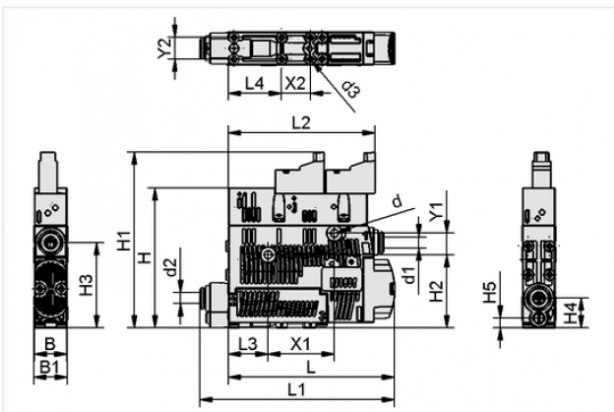

Design Data

Contact to Schmalz

J. Schmalz GmbH | Johannes-Schmalz-Straße, 72293 Glatten, Deutschland | +49 7443 2403-102 | customercenter@schmalz.de