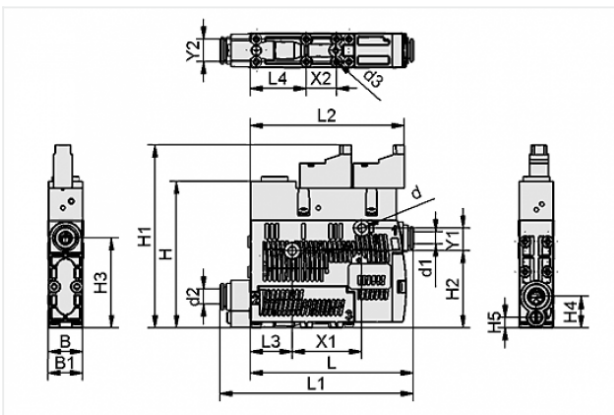

Design Data

Contact to Schmalz

J. Schmalz GmbH | Johannes-Schmalz-Straße, 72293 Glatten, Deutschland | +49 7443 2403-102 | customercenter@schmalz.de