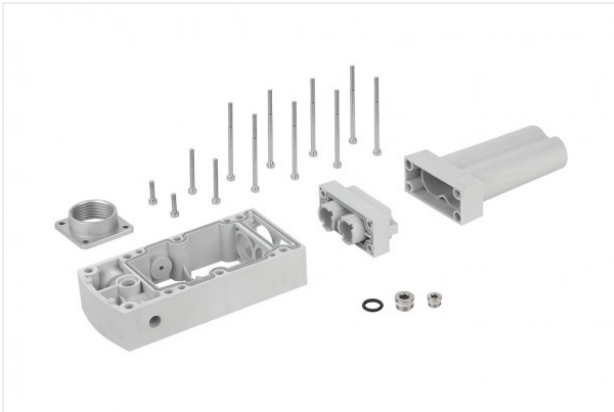

Retrofitting kit SET SBPL 75/100

Part no.: 10.02.01.01685

<https://www.schmalz.com/10.02.01.01685>

Homepage > Vacuum Technology for Automation > Vacuum Components > Vacuum Generators > Basic Ejectors > SET SBPL 75/100

Retrofit kit

for: Basic ejectors

Size: 75/100

Technical Data

Attribute	Value
Weight	590 g

Contact to Schmalz

J. Schmalz GmbH | Johannes-Schmalz-Straße, 72293 Glatten, Deutschland | +49 7443 2403-102 | customercenter@schmalz.de