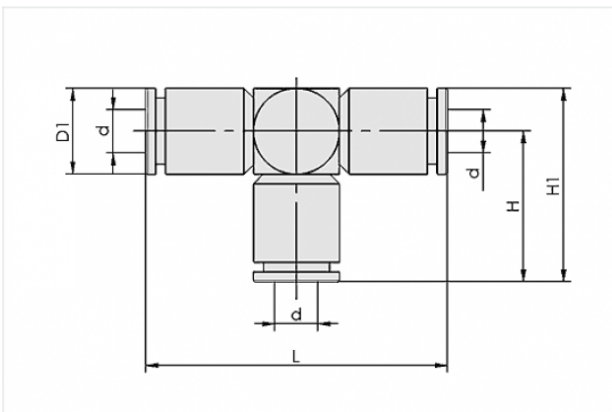

Plug connector, T SVB-T 14

<https://www.schmalz.com/10.09.02.00046>

Part no.: 10.09.02.00046

Homepage > Vacuum Technology for Automation > Vacuum Components > Filters and Connections > Hoses and Connectors > Screw in Push Fittings > SVB-T 14

Plug connection, T

External hose diameter: 14 mm
Length: 72 mm
Material: Brass
Surface: nickel plated

Design Data

Attribute	Value
-----------	-------

d	14 mm
---	-------

D1	21.3 mm
----	---------

H	36 mm
---	-------

H1	46.5 mm
----	---------

L	72 mm
---	-------

Technical Data

Attribute	Value
Hose type	14-11
Material	Brass

Contact to Schmalz

J. Schmalz GmbH | Johannes-Schmalz-Straße, 72293 Glatten, Deutschland | +49 7443 2403-102 | customercenter@schmalz.de

Attribute	Value
Surface	nickel plated
for	Hose D = 14 d = 11
Weight	141.7 g

Accessories

VSL 14-11 PU

Part no. 10.07.09.00038

Hose for vacuum and compressed-air systems

External diameter D: 14 mm

Internal diameter d: 11 mm