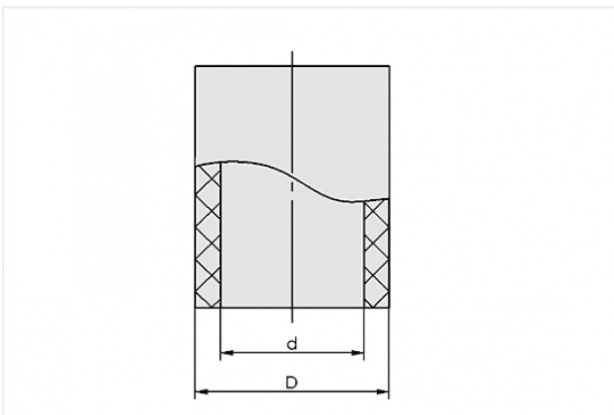

## VSL 14-11 PU

Part no.: 10.07.09.00038

<https://www.schmalz.com/10.07.09.00038>

Homepage > Vacuum Technology for Automation > Vacuum Components > Filters and Connections > Hoses and Connectors > Vacuum /

### Hose for vacuum and compressed-air systems

External diameter D: 14 mm  
Internal diameter d: 11 mm  
Length (max): 100 m  
Material: PU  
Installation radius (min): 100 mm  
Pressure range (operating pressure):  
-0.95 ... 10.00 bar  
Ambient temperature: -20 ... 90 °C

### Design Data

Attribute	Value
-----------	-------

d	11 mm
---	-------

D	14 mm
---	-------