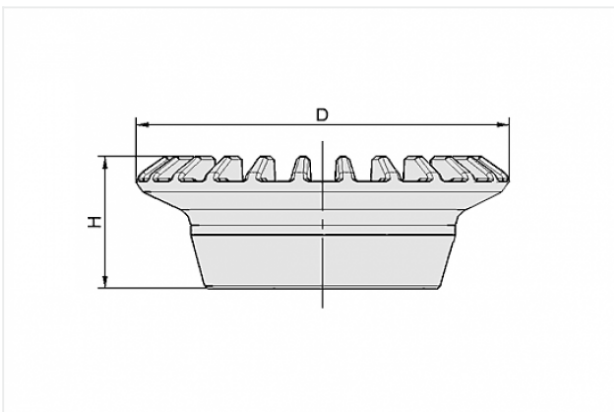

Insert disc for preventing film from being drawn in

Size: 42
Material: Polyethylene
Application: SPB4 50

Design Data

Attribute	Value
D	42 mm
H	15 mm

Technical Data

Attribute	Value
Application	SPB4 50
Material	Polyethylene

Attribute	Value
Weight	2.5 g
