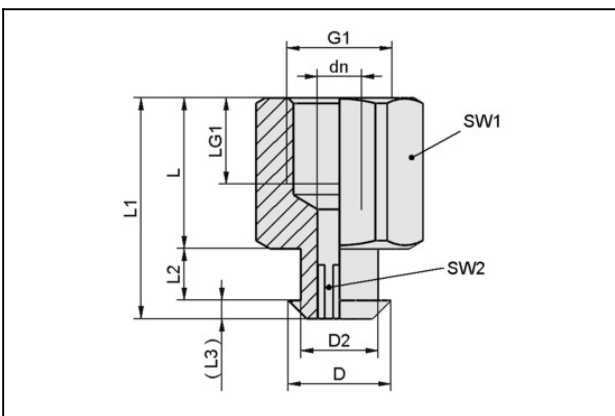

## SC 030 M5-IG

Part no.:10.01.06.03440

<https://www.schmalz.com/10.01.06.03440>

Homepage > Vacuum Technology for Automation > Vacuum Components > Vacuum Suction Cups > Suction Cups for Packaging > SC 030 M5-IG

### Connection element for suction cup "SchmalzConnector"

Connection geometry: 030  
Vacuum connection: M5-F  
Overall length: 15.8 mm  
Fitting length: 10 mm  
Nominal diameter dn: 3.1 mm

### Design Data

Attribute	Value
dn	3.1 mm
D	7.2 mm
D2	5.8 mm
G1	M5-F
L	10 mm
L1	15.8 mm
L2	4.3 mm
L3	1.5 mm
LG1	5.5 mm
SW1	8 mm
SW2	3 mm

### Technical Data

Attribute	Value
Connection geometry	030
Weight	1.4 g