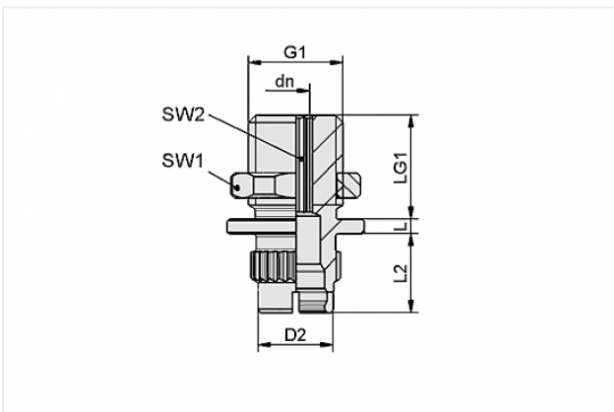

SC-A 045-AR G3/8-AG L

Part no.: 10.01.06.03133

Homepage > Vacuum Technology for Automation > Vacuum Components > Vacuum Suction Cups > Suction Cups for Handling Sheet Metal > SC-A 045-AR G3/8-AG L

Schmalz-Connector upper part

Connection geometry: 045-AR
Thread G1: G3/8-M
Fitting length: 2 mm
Construction: Self Locking

Design Data

Attribute	Value
dn	4.1 mm
D2	10.5 mm
G1	G3/8"-M
L	2 mm
L2	11 mm
LG1	14.5 mm
SW1	19 mm
SW2	4 mm

Technical Data

Contact to Schmalz

J. Schmalz GmbH | Johannes-Schmalz-Straße, 72293 Glatten, Deutschland | +49 7443 2403-102 | customercenter@schmalz.de

Attribute	Value
Connection geometry	045-AR
Material	Aluminium
Weight	13.6 g