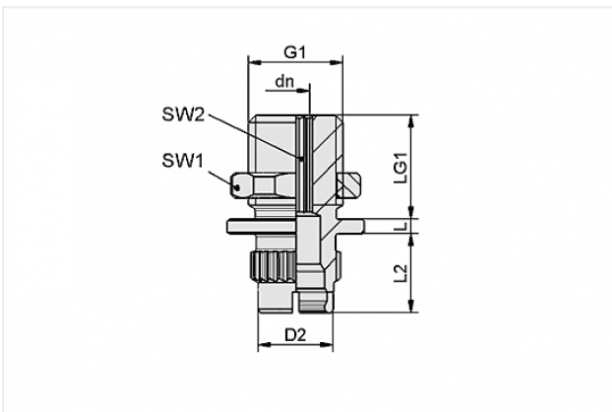

SC-A 045-AR G1/4-AG L

Part no.: 10.01.06.03131

Homepage > Vacuum Technology for Automation > Vacuum Components > Vacuum Suction Cups > Suction Cups for Handling Sheet Metal > SC-A 045-AR G1/4-AG L

Schmalz-Connector upper part

Connection geometry: 045-AR
Thread G1: G1/4-M
Fitting length: 2 mm
Construction: Self Locking

Design Data

Attribute	Value
dn	4.1 mm
D2	10.5 mm
G1	G1/4"-M
L	2 mm
L2	11 mm
LG1	14.5 mm
SW1	17 mm
SW2	4 mm

Technical Data

Contact to Schmalz

J. Schmalz GmbH | Johannes-Schmalz-Straße, 72293 Glatten, Deutschland | +49 7443 2403-102 | customercenter@schmalz.de

Attribute	Value
Connection geometry	045-AR
Material	Aluminium
Weight	7.6 g