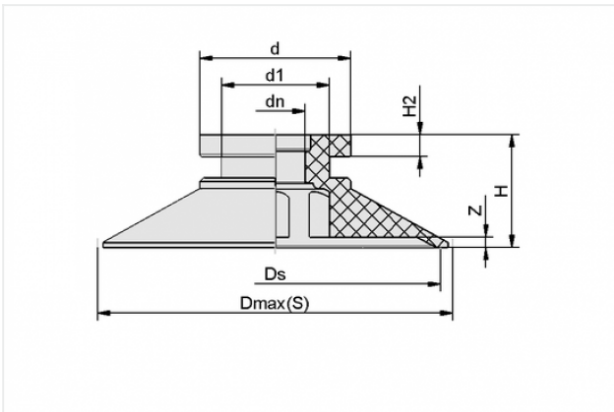

Flat suction cup (round)

<https://www.schmalz.com/10.01.01.11022>

PFG-F 30 CR-50

Part no.: 10.01.01.11022

Homepage > Vacuum Technology for Automation > Vacuum Components > Vacuum Suction Cups > Flat Suction Cups (Round) > PFG-F 30 CR-50

Flat suction cup (round)

Size: 30

Suction cup material: Chloroprene CR

Material hardness: 50 °Sh

Design Data

Attribute	Value
Ds	30 mm
H	10.5 mm

Technical Data

Attribute	Value
Suction cup material	Chloroprene CR
Weight	2.3 g
Number of folds	0