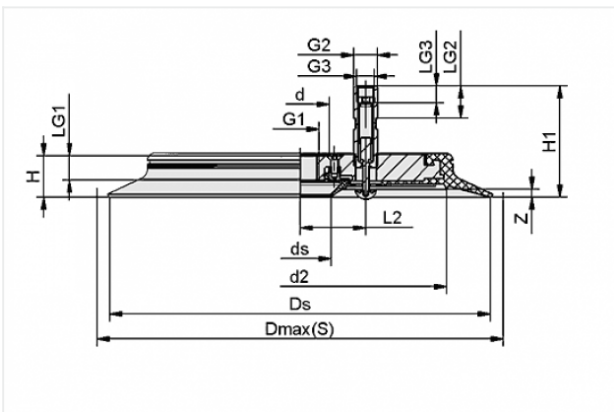

Suction plate (round)

SPC 250 NBR-55 G1/2-IG TV

<https://www.schmalz.com/10.01.01.01211>

Part no.: 10.01.01.01211

Homepage > Vacuum Technology for Automation > Vacuum Components > Vacuum Suction Cups > Suction Cups for Handling Wood > Suction Plates SPC > SPC 250 NBR-55 G1/2-IG TV

Suction plate (round) with separation function for porous workpieces

Size: 250
 Suction cup material:
 Nitrile rubber NBR
 Material hardness: 55 °Sh
 Vacuum connection: G1/2-F
 Additional feature: Sensing valve

Design Data

Attribute	Value
d	34 mm
d2	203 mm
ds	33.5 mm
Dmax(S)	252.5 mm
Ds	250 mm
G1	G1/2"-F
G2	G1/2"-M
G3	G1/8"-F
H	25 mm
H1	67 mm
L2	76 mm
LG1	13.5 mm
LG2	16 mm

Contact to Schmalz

J. Schmalz GmbH | Johannes-Schmalz-Straße, 72293 Glatten, Deutschland | +49 7443 2403-102 | customercenter@schmalz.de

Attribute	Value
LG3	12 mm
Z	7 mm

Technical Data

Attribute	Value
Suction force	2540 N
Volume	387.994 cm ³
Internal hose diameter (recom.)	12 mm
Size	250
Suction cup material	Nitrile rubber NBR
Material hardness	55 °Sh
Weight	1360 g
Number of folds	0
Product family	SPC