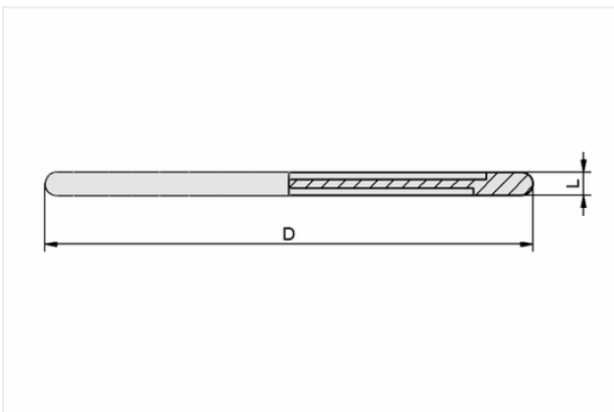

### Screen

External diameter D: 19.5 mm

Length L: 1 mm

Material: Brass

Filter pore size: 100 µm

### Design Data

Attribute	Value
-----------	-------

D	19.5 mm
---	---------

L	1 mm
---	------

### Technical Data

Attribute	Value
Material	Brass
Filter pore size	100 µm