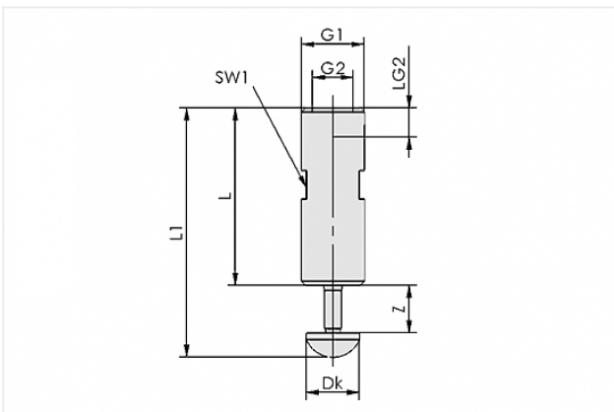

Sensing valve

TV G1/4-AG 13

Part no.: 10.05.10.00061

<https://www.schmalz.com/10.05.10.00061>

Homepage > Vacuum Technology for Automation > Vacuum Components > Valve Technology > Touch Valves > Touch Valves TV / TVN > TV G1/4-AG 13

Touch valve for deactivation of unused suction cups or vacuum blocks

Thread G1: G1/4-M
Spring stroke Z: 13 mm

Design Data

Attribute	Value
Dk	11 mm
G1	G1/4"-M
G2	G1/8"-F
L	45.5 mm
L1	63.1 mm
LG2	6 mm
SW1	11 mm
Z	13 mm

Technical Data

Contact to Schmalz

J. Schmalz GmbH | Johannes-Schmalz-Straße, 72293 Glatten, Deutschland | +49 7443 2403-102 | customercenter@schmalz.de

Attribute	Value
Nominal flow rate	55 l/min
Nominal flow rate	3.3 m ³ /h
