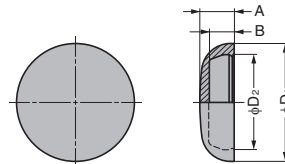

[Installation]

RHS	CAD	Item Code	Old Item Code	Item Name	Old Item Name	Type	Material	Finish	A	D ₁	D ₂	D ₃	Weight (g)	Pack (pcs)	Box (pack)	Carton (pack)	
CABLE GROMMETS	3D	120-038-172	120-028-701	SETUP-SUS-M3-P100	SETUP-SUS-M3	M3	Stainless Steel (SUS303)	Plain	1.9	6.5	4	9	0.60	100	10	100	
		120-038-171	120-049-172	SETUP-M4-P100	SETUP-M4	M4	Brass			8	5	13		100	20	80	
GASKET	3D	120-038-173	120-040-504	SETUP-SUS-M4-P100	SETUP-SUS-M4	M4	Stainless Steel (SUS303)		3	10.6	6	14	2.02	100	5	50	
		120-038-174	120-028-702	SETUP-SUS-M5-P100	SETUP-SUS-M5	M5			3.7	12.8	7	15	2.66	100	5	50	
		120-037-149	120-028-703	SETUP-SUS-M6-P100	SETUP-SUS-M6	M6											

※The item names have been changed.

CAP FOR SETUP CS-492 For M3, M4, M5, M6

- Conceals screw head when used with countersunk washer SETUP for M3, M4, M5 and M6.
- Caps for M3, M5 and M6 are newly launched.