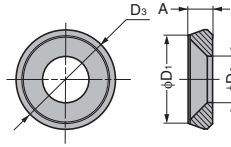

STAINLESS STEEL COUNTERSUNK WASHER SETUP For M3, M4, M5, M6

- For surface mount of M3, M4, M5 and M6 countersunk head screw.
- Conceals screw head when used with cap CS-492.
- Washers for M3, M5 and M6 are newly launched.

[Installation]

RHS	CAD	Item Code	Old Item Code	Item Name	Old Item Name	Type	Material	Finish	A	D ₁	D ₂	D ₃	Weight (g)	Pack (pcs)	Box (pack)	Carton (pack)	
CABLE GROMMETS	3D	120-038-172	120-028-701	SETUP-SUS-M3-P100	SETUP-SUS-M3	M3	Stainless Steel (SUS303)	Plain	1.9	6.5	4	9	0.60	100	10	100	
		120-038-171	120-049-172	SETUP-M4-P100	SETUP-M4	M4	Brass			8	5	13		100	20	80	
GASKET	3D	120-038-173	120-040-504	SETUP-SUS-M4-P100	SETUP-SUS-M4	M4	Stainless Steel (SUS303)		3	10.6	6	14	2.02	100	5	50	
		120-038-174	120-028-702	SETUP-SUS-M5-P100	SETUP-SUS-M5	M5			3.7	12.8	7	15	2.66	100	5	50	
		120-037-149	120-028-703	SETUP-SUS-M6-P100	SETUP-SUS-M6	M6											

※The item names have been changed.

CAP FOR SETUP CS-492 For M3, M4, M5, M6

- Conceals screw head when used with countersunk washer SETUP for M3, M4, M5 and M6.
- Caps for M3, M5 and M6 are newly launched.