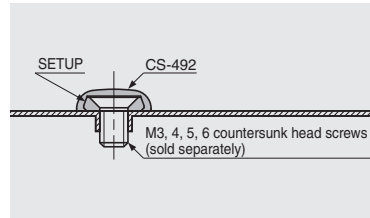

STAINLESS STEEL COUNTERSUNK WASHER SETUP For M3, M4, M5, M6

- For surface mount of M3, M4, M5 and M6 countersunk head screw.
- Conceals screw head when used with cap CS-492.
- Washers for M3, M5 and M6 are newly launched.

[Installation]

RHS	CAD	Item Code	Old Item Code	Item Name	Old Item Name	Type	Material	Finish	A	D ₁	D ₂	D ₃	Weight (g)	Pack (pcs)	Box (pack)	Carton (pack)	
CABLE GROMMETS	3D	120-038-172	120-028-701	SETUP-SUS-M3-P100	SETUP-SUS-M3	M3	Stainless Steel (SUS303)	Plain	1.9	6.5	4	9	0.60	100	10	100	
		120-038-171	120-049-172	SETUP-M4-P100	SETUP-M4	M4	Brass			8	5	13		100	20	80	
GASKET	3D	120-038-173	120-040-504	SETUP-SUS-M4-P100	SETUP-SUS-M4	M4	Stainless Steel (SUS303)		3	10.6	6	14	2.02	100	5	50	
		120-038-174	120-028-702	SETUP-SUS-M5-P100	SETUP-SUS-M5	M5			3.7	12.8	7	15	2.66	100	5	50	
		120-037-149	120-028-703	SETUP-SUS-M6-P100	SETUP-SUS-M6	M6											

※The item names have been changed.

CAP FOR SETUP CS-492 For M3, M4, M5, M6

- Conceals screw head when used with countersunk washer SETUP for M3, M4, M5 and M6.
- Caps for M3, M5 and M6 are newly launched.