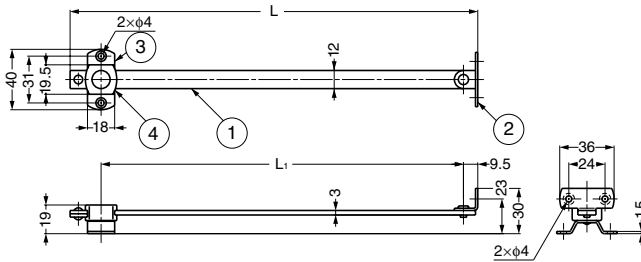

LID STAY

HS

Installation

LID SUPPORTS

LID STAY

No.	Part Name	Material	Finish/Colour
①	Arm	Stainless Steel (SUS304)	Satin
②	Bracket	Stainless Steel (SUS304)	Satin
③	Mounting Plate	Stainless Steel (SUS304)	Satin
④	Bracket	Polyamide (PA)	White

Item Code	Item Name	L	L ₁	Weight	Box	Carton
180-100-020	HS-180	210	180	80 g	20 pcs	220 pcs
180-100-021	HS-210	240	210	90 g	20 pcs	220 pcs
180-100-022	HS-240	270	240	100 g	20 pcs	220 pcs

LID STAY

KLS

Features

- With stopper.
- Lift up the door to release the stopper.

Remarks

- Right side installation only.
- Max. door height is 300 mm.

Installation (With Single Knuckle Hinge)

No.	Part Name	Material	Finish/Colour
①	Body	Polyamide (PA)	White
②	Arm	Steel	Nickel
③	Bracket	Steel	Nickel
④	Spring	Steel	-