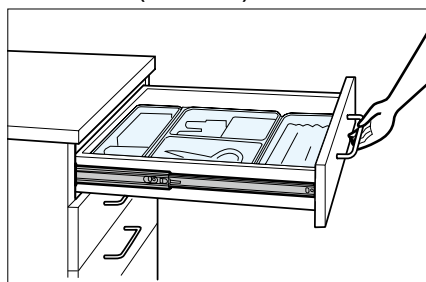

[Specification]

- Self and soft closing position:
 - 300-350 type: 20 mm distance from closed position
 - 400-500 type: 36 mm distance from closed position
- The maximum width of the drawer is the slide length + 200mm.

[Parts Included]

- Truss head tapping screw 4 x 12 (Gold plating)

Self and Soft Closing

Full Extension (3 Members)

Easy to Detach

No.	Part Name	Material	Finish / Colour
①	Outer Member	Steel	Gold Plating
②	Intermediate Member		
③	Inner Member		(Zinc Chromate Steel)
④	Retainer		-
⑤	Balls		-