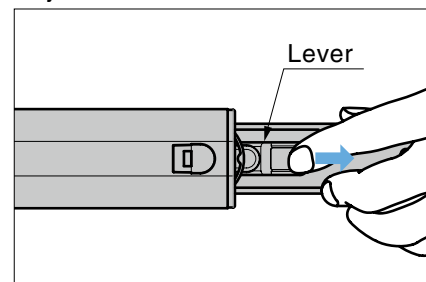

[Parts Included]

- Truss head tapping screw 4 x 12 (Gold plating)

Self and Soft Closing

Full Extension (3 Members)

Easy to Detach

No.	Part Name	Material	Finish / Colour
①	Outer Member	Steel	Gold Plating
②	Intermediate Member		
③	Inner Member		(Zinc Chromate Steel)
④	Retainer		-
⑤	Balls		-