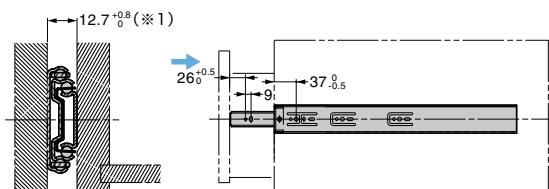

[Specification]

- Self and soft closing position:
 - 300-350 type: 20 mm distance from closed position
 - 400-500 type: 36 mm distance from closed position
- The maximum width of the drawer is the slide length + 200mm.

[Parts Included]

- Truss head tapping screw 4 x 12 (Gold plating)

Self and Soft Closing

Full Extension (3 Members)

Easy to Detach

No.	Part Name	Material	Finish / Colour
①	Outer Member	Steel	Gold Plating
②	Intermediate Member		
③	Inner Member		(Zinc Chromate Steel)
④	Retainer		-
⑤	Balls		-

Sold in pairs (2 pcs)

RoHS	CAD	Item Code	Item Name	Slide Length	Travel Length	A	B	C	D	E	F	Load Capacity / pair		Weight / pair (g)	Box (set)
												N	kgf		
-	●	190-037-612	3670-300GA	300	300	174	-	-	-	-	-	147	15	660	20
-	●	190-037-613	3670-350GA	350	350	96	224	-	-	183	-	-	-	780	10
-	●	190-037-614	3670-400GA	400	400	160	256	-	119	199	-	-	-	900	10
-	●	190-037-615	3670-450GA	450	450	96	192	306	-	247	-	196	20	1020	10
-	●	190-037-616	3670-500GA	500	500	128	224	356	-	215	295	-	-	1120	10