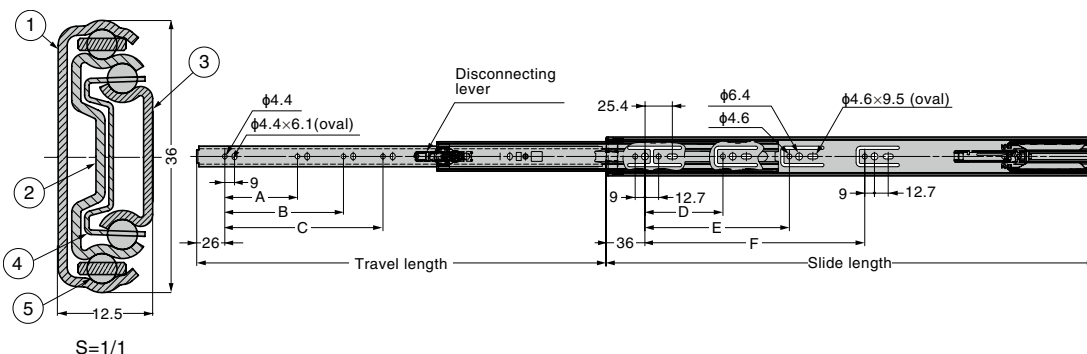

[Specification]

- Self and soft closing position:
 - 300-350 type: 20 mm distance from closed position
 - 400-500 type: 36 mm distance from closed position
- The maximum width of the drawer is the slide length + 200mm.

[Parts Included]

- Truss head tapping screw 4 x 12 (Gold plating)

Self and Soft Closing

Full Extension (3 Members)

Easy to Detach

No.	Part Name	Material	Finish / Colour
①	Outer Member	Steel	Gold Plating
②	Intermediate Member		
③	Inner Member		(Zinc Chromate Steel)
④	Retainer		-
⑤	Balls		-

Sold in pairs (2 pcs)

RoHS	CAD	Item Code	Item Name	Slide Length	Travel Length	A	B	C	D	E	F	Load Capacity / pair		Weight / pair (g)	Box (set)
												N	kgf		
-	●	190-037-612	3670-300GA	300	300	174	-	-	-	-	-	147	15	660	20
-	●	190-037-613	3670-350GA	350	350	96	224	-	-	183	-	-	-	780	10
-	●	190-037-614	3670-400GA	400	400	160	256	-	119	199	-	-	-	900	10
-	●	190-037-615	3670-450GA	450	450	96	192	306	-	247	-	196	20	1020	10
-	●	190-037-616	3670-500GA	500	500	128	224	356	-	215	295	-	-	1120	10