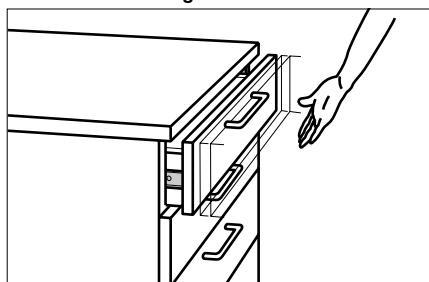

[Specification]

- Self and soft closing position:
 - 300-350 type: 20 mm distance from closed position
 - 400-500 type: 36 mm distance from closed position
- The maximum width of the drawer is the slide length + 200mm.

[Parts Included]

- Truss head tapping screw 4 x 12 (Gold plating)

Self and Soft Closing

Full Extension (3 Members)

Easy to Detach

No.	Part Name	Material	Finish / Colour
①	Outer Member	Steel	Gold Plating
②	Intermediate Member		
③	Inner Member		(Zinc Chromate Steel)
④	Retainer		-
⑤	Balls		-