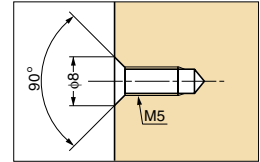

### Features

- Full extension (3 members).
- Non-handed.

### Cut Out Dimensions

No.	Part Name	Material	Finish/Colour
①	Outer Rail	Stainless Steel (SUS304)	Plain
②	Inner Rail	Stainless Steel (SUS304)	Plain
③	Intermediate Member	Stainless Steel (SUS304)	Plain
④	Retainer	Stainless Steel (SUS304)	Plain
⑤	Balls	Stainless Steel (SUS304)	-