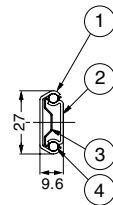

# 3/4 EXTENSION SLIDE

272SL

### Features

- 3/4 extension (2 members).
- The drawer is detachable by activating the lever.
- Non-handed.

No.	Part Name	Material	Finish
①	Outer Rail	Stainless Steel (SUS304)	Plain
②	Inner Rail	Stainless Steel (SUS304)	Plain
③	Retainer	Stainless Steel (SUS304)	Plain
④	Balls	Stainless Steel (SUS304)	-