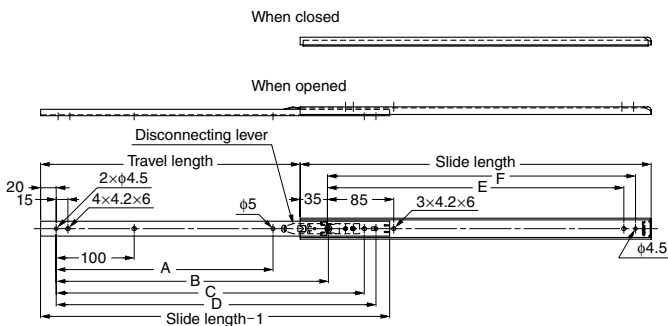

### Cut Out Dimensions

No.	Part Name	Material	Finish/Colour
①	Outer Rail	Stainless Steel (SUS304)	Plain
②	Inner Rail	Stainless Steel (SUS304)	Plain
③	Intermediate Member	Stainless Steel (SUS304)	Plain
④	Retainer	Stainless Steel (SUS304)	Plain
⑤	Balls	Stainless Steel (SUS304)	-

# 3/4 EXTENSION SLIDE

272SL

### Features

- 3/4 extension (2 members).
- The drawer is detachable by activating the lever.
- Non-handed.

No.	Part Name	Material	Finish
①	Outer Rail	Stainless Steel (SUS304)	Plain
②	Inner Rail	Stainless Steel (SUS304)	Plain
③	Retainer	Stainless Steel (SUS304)	Plain
④	Balls	Stainless Steel (SUS304)	-