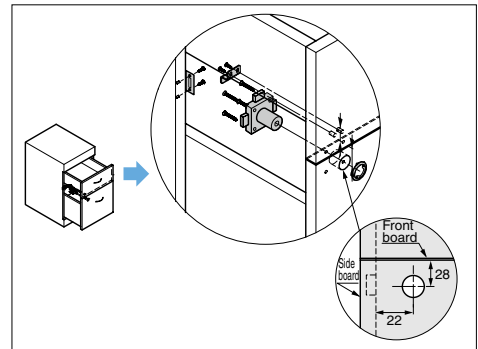

- Countersunk head wood screw 2.7×13, 3.1×22 (SUS)

[Sold Separately]

- Spacer 6810-SP

[Installation on Double Swing Door]

[Installation on Drawer]

No.	Part Name	Material	Finish
①	Body	Stainless Steel (SUS304)	Satin
②	Cylinder	Brass	Satin Nickel, Chrome
③	Dead Bolt	Stainless Steel (SUS304)	Plain
④	Ring	Brass	Satin Nickel, Chrome
⑤	Strike A	Stainless Steel (SUS304)	Satin
⑥	Strike B		
⑦	Key	Brass	Nickel

RoHS	CAD	Item Code	Item Name	Key Type	Cylinder Diameter	Door Thickness	Finish	L	Weight (g)	Box (pcs)	Carton (pcs)
☑	☑	150-034-439	7810W-24NI-B	Key Different	22	22~24	Dull Nickel	24	170	12	60
☑	☑	150-001-259	7810W-24NI-D	Key Alike						12	60
☑	☑	150-034-441	7810W-24CR-B	Key Different			12			60	
☑	☑	150-001-260	7810W-24CR-D	Key Alike			12			60	
☑	☑	150-034-443	7810W-30NI-B	Key Different		28~30	Dull Nickel	30	180	12	60
☑	☑	150-001-261	7810W-30NI-D	Key Alike						12	60
☑	☑	150-034-445	7810W-30CR-B	Key Different			12			60	
☑	☑	150-001-262	7810W-30CR-D	Key Alike			12			60	
☑	☑	150-034-447	7810W-36NI-B	Key Different		34~36	Dull Nickel	36	195	12	60
☑	☑	150-001-263	7810W-36NI-D	Key Alike						12	60
☑	☑	150-034-449	7810W-36CR-B	Key Different			12			60	
☑	☑	150-001-264	7810W-36CR-D	Key Alike			12			60	