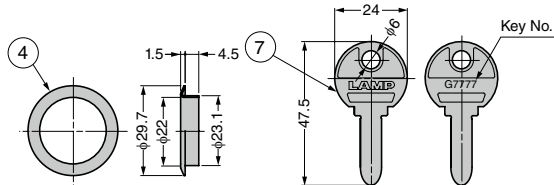

MILLION LOCK CABINET LOCK 7810W For Double Swing Door / Drawer Interlocking Type

- With 2 dead bolts, suitable for double swing doors and drawers, etc.
- Can lock upper and lower drawers by using one lock.
- Reversible key. Turn the key 360° to lock or unlock.
- Body and dead bolt are made of stainless steel (SUS304) with excellent rust resistance.
- 1 million key changes available.
- Master Key system available at surcharge. (Max. 2,520 key changes/ Master Key.)
- Polished and clear finish for cylinder and ring also available by made to order.
- Keys can be shared with other Million Lock Series **1**.

- Countersunk head wood screw 2.7×13, 3.1×22 (SUS)

[Sold Separately]

- Spacer 6810-SP

[Installation on Double Swing Door]

[Installation on Drawer]

No.	Part Name	Material	Finish
①	Body	Stainless Steel (SUS304)	Satin
②	Cylinder	Brass	Satin Nickel, Chrome
③	Dead Bolt	Stainless Steel (SUS304)	Plain
④	Ring	Brass	Satin Nickel, Chrome
⑤	Strike A	Stainless Steel (SUS304)	Satin
⑥	Strike B		
⑦	Key	Brass	Nickel

RoHS	CAD	Item Code	Item Name	Key Type	Cylinder Diameter	Door Thickness	Finish	L	Weight (g)	Box (pcs)	Carton (pcs)
☑	☑	150-034-439	7810W-24NI-B	Key Different	22	22~24	Dull Nickel	24	170	12	60
☑	☑	150-001-259	7810W-24NI-D	Key Alike						12	60
☑	☑	150-034-441	7810W-24CR-B	Key Different			12			60	
☑	☑	150-001-260	7810W-24CR-D	Key Alike			12			60	
☑	☑	150-034-443	7810W-30NI-B	Key Different		28~30	Dull Nickel	30	180	12	60
☑	☑	150-001-261	7810W-30NI-D	Key Alike						12	60
☑	☑	150-034-445	7810W-30CR-B	Key Different			12			60	
☑	☑	150-001-262	7810W-30CR-D	Key Alike			12			60	
☑	☑	150-034-447	7810W-36NI-B	Key Different		34~36	Dull Nickel	36	195	12	60
☑	☑	150-001-263	7810W-36NI-D	Key Alike						12	60
☑	☑	150-034-449	7810W-36CR-B	Key Different			12			60	
☑	☑	150-001-264	7810W-36CR-D	Key Alike			12			60	