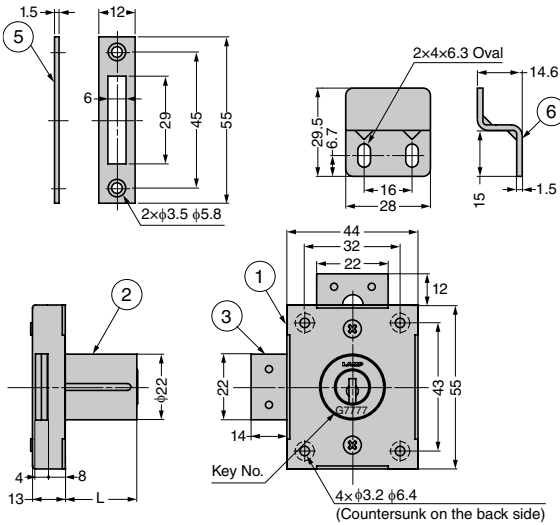

CAM LOCKS

DIAL LOCKS

GLASS DOOR LOCKS

CABINET DOOR LOCKS

OTHER LOCKS

[Remarks]

- For key numbers and their combination, please consult our sales representative.
- Be sure to read the "Cautions" **2**.

[Parts Included]

- Countersunk head wood screw 2.7×13, 3.1×22 (SUS)

[Sold Separately]

- Spacer 6810-SP

[Installation on Double Swing Door]

[Installation on Drawer]

No.	Part Name	Material	Finish
①	Body	Stainless Steel (SUS304)	Satin
②	Cylinder	Brass	Satin Nickel, Chrome
③	Dead Bolt	Stainless Steel (SUS304)	Plain
④	Ring	Brass	Satin Nickel, Chrome
⑤	Strike A	Stainless Steel (SUS304)	Satin
⑥	Strike B		
⑦	Key	Brass	Nickel

RoHS	CAD	Item Code	Item Name	Key Type	Cylinder Diameter	Door Thickness	Finish	L	Weight (g)	Box (pcs)	Carton (pcs)
☑	☑	150-034-439	7810W-24NI-B	Key Different	22	22~24	Dull Nickel	24	170	12	60
☑	☑	150-001-259	7810W-24NI-D	Key Alike						12	60
☑	☑	150-034-441	7810W-24CR-B	Key Different			12			60	
☑	☑	150-001-260	7810W-24CR-D	Key Alike			12			60	
☑	☑	150-034-443	7810W-30NI-B	Key Different		28~30	Dull Nickel	30	180	12	60
☑	☑	150-001-261	7810W-30NI-D	Key Alike						12	60
☑	☑	150-034-445	7810W-30CR-B	Key Different			12			60	
☑	☑	150-001-262	7810W-30CR-D	Key Alike			12			60	
☑	☑	150-034-447	7810W-36NI-B	Key Different		34~36	Dull Nickel	36	195	12	60
☑	☑	150-001-263	7810W-36NI-D	Key Alike						12	60
☑	☑	150-034-449	7810W-36CR-B	Key Different			12			60	
☑	☑	150-001-264	7810W-36CR-D	Key Alike			12			60	