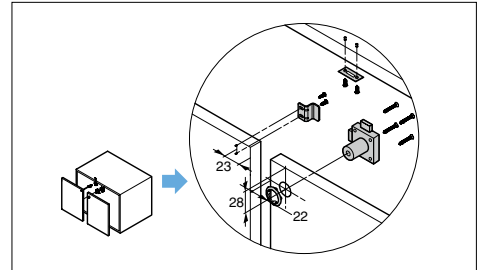

- Countersunk head wood screw 2.7×13, 3.1×22 (SUS)

[Sold Separately]

- Spacer 6810-SP

[Installation on Double Swing Door]

[Installation on Drawer]

No.	Part Name	Material	Finish
①	Body	Stainless Steel (SUS304)	Satin
②	Cylinder	Brass	Satin Nickel, Chrome
③	Dead Bolt	Stainless Steel (SUS304)	Plain
④	Ring	Brass	Satin Nickel, Chrome
⑤	Strike A	Stainless Steel (SUS304)	Satin
⑥	Strike B		
⑦	Key	Brass	Nickel

RoHS	CAD	Item Code	Item Name	Key Type	Cylinder Diameter	Door Thickness	Finish	L	Weight (g)	Box (pcs)	Carton (pcs)
☑	☑	150-034-439	7810W-24NI-B	Key Different	22	22~24	Dull Nickel	24	170	12	60
☑	☑	150-001-259	7810W-24NI-D	Key Alike						12	60
☑	☑	150-034-441	7810W-24CR-B	Key Different			12			60	
☑	☑	150-001-260	7810W-24CR-D	Key Alike			12			60	
☑	☑	150-034-443	7810W-30NI-B	Key Different		28~30	Dull Nickel	30	180	12	60
☑	☑	150-001-261	7810W-30NI-D	Key Alike						12	60
☑	☑	150-034-445	7810W-30CR-B	Key Different			12			60	
☑	☑	150-001-262	7810W-30CR-D	Key Alike			12			60	
☑	☑	150-034-447	7810W-36NI-B	Key Different		34~36	Dull Nickel	36	195	12	60
☑	☑	150-001-263	7810W-36NI-D	Key Alike						12	60
☑	☑	150-034-449	7810W-36CR-B	Key Different			12			60	
☑	☑	150-001-264	7810W-36CR-D	Key Alike			12			60	