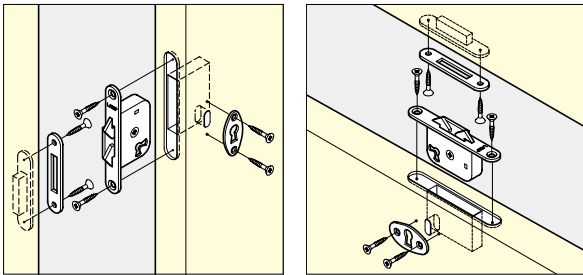

DEAD BOLT LOCK **Rounded Edge**

RC-180-D, RCL-180-D

Features

- Front plate material: RC-180-D - SUS304, RCL-180-D - brass.
- Ideal for sliding door.
- 3 key changes available.
- Able to lock from both sides of the door.
- Direction of the key hole on cover plate can be changed at surcharge.

Installation

Item Code	Item Name	Key Type	Weight	Box	Carton
150-001-137	RC -180-D	Key Alike	42 g	12 pcs	204 pcs
150-001-139	RCL-180-D	Key Alike	93 g	12 pcs	120 pcs

No.	Part Name	Material	Finish
①	Front Plate	Stainless Steel (SUS304) (RCL-180-D)	Satin
①	Front Plate	Brass (RC-180-D)	Satin
②	Body	Steel	Yellow Zinc Chromate
③	Dead Bolt	Brass	-
④	Strike	Stainless Steel (SUS304) (RCL-180-D)	Satin
④	Strike	Steel (RC-180-D)	Brass
⑤	Key	Zinc Alloy (ZDC)	Chrome

DEAD BOLT LOCK **Squared Edge**

SC-180-D, SCL-180-D

Features

- Front plate material - SUS304
- Ideal for sliding door.
- 3 key changes available.
- Able to lock from both sides of the door.
- Direction of the key hole on cover plate can be changed at surcharge.

Installation

Item Code	Item Name	Key Type	Weight	Box	Carton
150-001-141	SC -180-D	Key Alike	48 g	12 pcs	204 pcs
150-001-143	SCL-180-D	Key Alike	95 g	12 pcs	120 pcs

No.	Part Name	Material	Finish
①	Front Plate	Stainless Steel (SUS304)	Satin
②	Body	Steel	Yellow Zinc Chromate
③	Dead Bolt	Brass (SCL-180-D)	-
③	Dead Bolt	Stainless Steel (SUS304) (SC-180-D)	-
④	Strike	Stainless Steel (SUS304)	Satin
⑤	Key	Zinc Alloy (ZDC)	Chrome