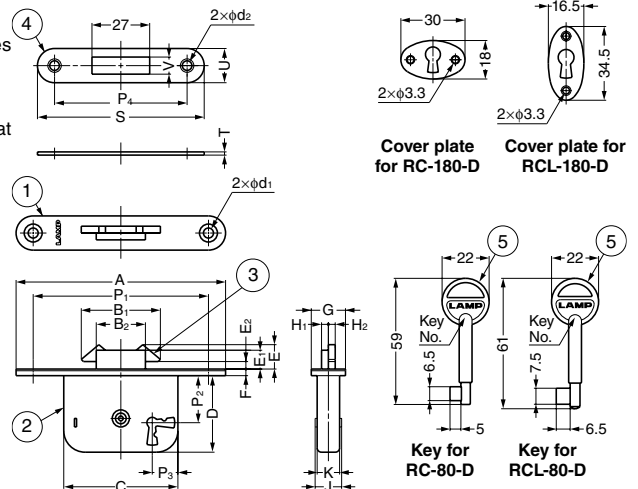

DEAD BOLT LOCK **Rounded Edge**

RC-180-D, RCL-180-D

Features

- Front plate material: RC-180-D - SUS304, RCL-180-D - brass.
- Ideal for sliding door.
- 3 key changes available.
- Able to lock from both sides of the door.
- Direction of the key hole on cover plate can be changed at surcharge.

Installation

Item Code	Item Name	Key Type	Weight	Box	Carton
150-001-137	RC -180-D	Key Alike	42 g	12 pcs	204 pcs
150-001-139	RCL-180-D	Key Alike	93 g	12 pcs	120 pcs

No.	Part Name	Material	Finish
①	Front Plate	Stainless Steel (SUS304) (RCL-180-D)	Satin
①	Front Plate	Brass (RC-180-D)	Satin
②	Body	Steel	Yellow Zinc Chromate
③	Dead Bolt	Brass	-
④	Strike	Stainless Steel (SUS304) (RCL-180-D)	Satin
④	Strike	Steel (RC-180-D)	Brass
⑤	Key	Zinc Alloy (ZDC)	Chrome

DEAD BOLT LOCK **Squared Edge**

SC-180-D, SCL-180-D

Features

- Front plate material - SUS304
- Ideal for sliding door.
- 3 key changes available.
- Able to lock from both sides of the door.
- Direction of the key hole on cover plate can be changed at surcharge.

Installation

Item Code	Item Name	Key Type	Weight	Box	Carton
150-001-141	SC -180-D	Key Alike	48 g	12 pcs	204 pcs
150-001-143	SCL-180-D	Key Alike	95 g	12 pcs	120 pcs

No.	Part Name	Material	Finish
①	Front Plate	Stainless Steel (SUS304)	Satin
②	Body	Steel	Yellow Zinc Chromate
③	Dead Bolt	Brass (SCL-180-D)	-
③	Dead Bolt	Stainless Steel (SUS304) (SC-180-D)	-
④	Strike	Stainless Steel (SUS304)	Satin
⑤	Key	Zinc Alloy (ZDC)	Chrome