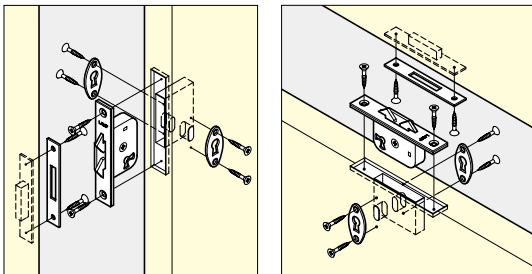

DEAD BOLT LOCK **Rounded Edge**

RC-180-D, RCL-180-D

Features

- Front plate material: RC-180-D - SUS304, RCL-180-D - brass.
- Ideal for sliding door.
- 3 key changes available.
- Able to lock from both sides of the door.
- Direction of the key hole on cover plate can be changed at surcharge.

	A	B ₁	B ₂	C	D	E	E ₁	E ₂	F	G	H ₁	H ₂	J	K	P ₁	P ₂	P ₃	d ₁	S	T	U	V	P ₄	d ₂
RC -180-D	78	35	22	40.4	26.5	9	6	2	1.5	11	2	2	9.5	9	67	16.5	8.5	3.5	57	1.6	11	5	46	3.5
RCL-180-D	98	37	23	53.4	35.8	11.4	8.8	3.5	3.1	16	3.2	3.2	11.2	10.5	82	22	12	4.7	78	1.5	16	8	62	4.5

DEAD BOLT LOCK **Squared Edge**

SC-180-D, SCL-180-D

Features

- Front plate material - SUS304
- Ideal for sliding door.
- 3 key changes available.
- Able to lock from both sides of the door.
- Direction of the key hole on cover plate can be changed at surcharge.

Installation

Item Code	Item Name	Key Type	Weight	Box	Carton
150-001-141	SC -180-D	Key Alike	48 g	12 pcs	204 pcs
150-001-143	SCL-180-D	Key Alike	95 g	12 pcs	120 pcs

No.	Part Name	Material	Finish
①	Front Plate	Stainless Steel (SUS304)	Satin
②	Body	Steel	Yellow Zinc Chromate
③	Dead Bolt	Brass (SCL-180-D)	-
③	Dead Bolt	Stainless Steel (SUS304) (SC-180-D)	-
④	Strike	Stainless Steel (SUS304)	Satin
⑤	Key	Zinc Alloy (ZDC)	Chrome