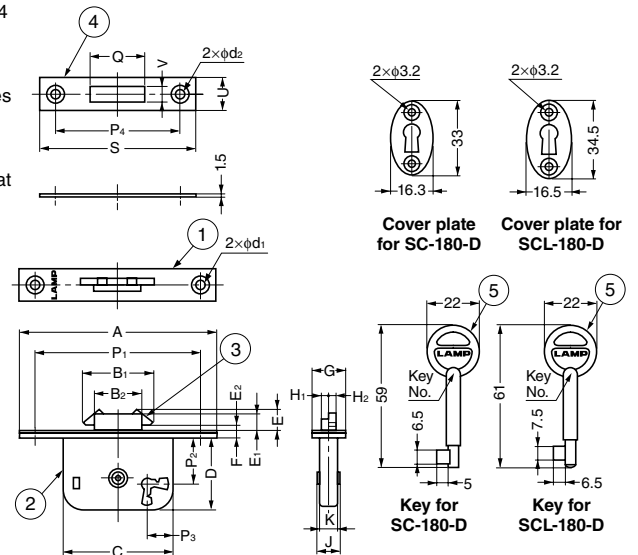

DEAD BOLT LOCK **Rounded Edge**

RC-180-D, RCL-180-D

Features

- Front plate material: RC-180-D - SUS304, RCL-180-D - brass.
- Ideal for sliding door.
- 3 key changes available.
- Able to lock from both sides of the door.
- Direction of the key hole on cover plate can be changed at surcharge.

	A	B ₁	B ₂	C	D	E	E ₁	E ₂	F	G	H ₁	H ₂	J	K	P ₁	P ₂	P ₃	d ₁	S	T	U	V	P ₄	d ₂
RC -180-D	78	35	22	40.4	26.5	9	6	2	1.5	11	2	2	9.5	9	67	16.5	8.5	3.5	57	1.6	11	5	46	3.5
RCL-180-D	98	37	23	53.4	35.8	11.4	8.8	3.5	3.1	16	3.2	3.2	11.2	10.5	82	22	12	4.7	78	1.5	16	8	62	4.5

DEAD BOLT LOCK **Squared Edge**

SC-180-D, SCL-180-D

Features

- Front plate material - SUS304
- Ideal for sliding door.
- 3 key changes available.
- Able to lock from both sides of the door.
- Direction of the key hole on cover plate can be changed at surcharge.

Installation

Item Code	Item Name	Key Type	Weight	Box	Carton
150-001-141	SC -180-D	Key Alike	48 g	12 pcs	204 pcs
150-001-143	SCL-180-D	Key Alike	95 g	12 pcs	120 pcs

No.	Part Name	Material	Finish
①	Front Plate	Stainless Steel (SUS304)	Satin
②	Body	Steel	Yellow Zinc Chromate
③	Dead Bolt	Brass (SCL-180-D)	-
③	Dead Bolt	Stainless Steel (SUS304) (SC-180-D)	-
④	Strike	Stainless Steel (SUS304)	Satin
⑤	Key	Zinc Alloy (ZDC)	Chrome