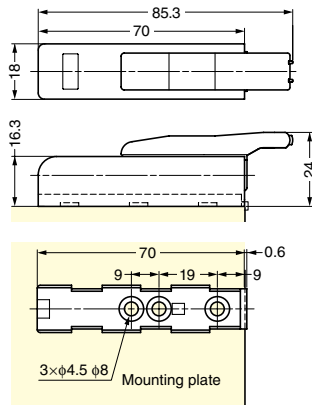

Item Code	Item Name	Material	Finish/Colour	Weight	Box
210-031-053	DSN9000	ABS	Paint, Grey	18 g	200 pcs
210-031-052	DSB9000	ABS	Black	20 g	200 pcs

Options

Support Plate ACC-DAM

Item Code	Item Name	Door Type	Material	Colour	Weight	Box
210-011-287	ACC-DAM40	Full Overlay	ABS	Silver	7 g	300 pcs
210-011-288	ACC-DAM43	Half Overlay	ABS	Silver	7 g	300 pcs
210-011-877	ACC-DAM43-BLACK	Half Overlay	ABS	Black	7 g	300 pcs
210-011-289	ACC-DAM44	Inset	ABS	Silver	10 g	200 pcs