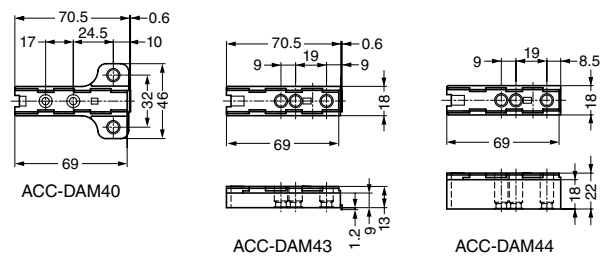

Item Code	Item Name	Material	Finish/Colour	Weight	Box
210-031-053	DSN9000	ABS	Paint, Grey	18 g	200 pcs
210-031-052	DSB9000	ABS	Black	20 g	200 pcs

Options

Support Plate ACC-DAM

Item Code	Item Name	Door Type	Material	Colour	Weight	Box
210-011-287	ACC-DAM40	Full Overlay	ABS	Silver	7 g	300 pcs
210-011-288	ACC-DAM43	Half Overlay	ABS	Silver	7 g	300 pcs
210-011-877	ACC-DAM43-BLACK	Half Overlay	ABS	Black	7 g	300 pcs
210-011-289	ACC-DAM44	Inset	ABS	Silver	10 g	200 pcs