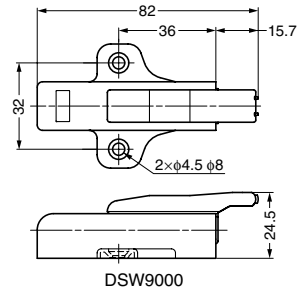

CABINET DAMPER

DSW

Features

- Enables soft-close for swing doors.
- For full overlay.

Installation

Item Code	Item Name	Material	Finish/Colour	Weight	Box
210-031-051	DSW9000	Zinc Alloy (ZDC)	Paint, Grey	49 g	200 pcs