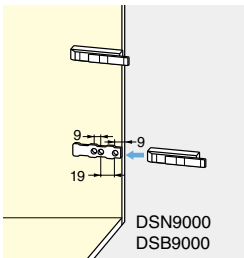

CABINET DAMPER

DS

Features

- Enables soft-close for swing doors.
- For full overlay.
- Can be used with ACC-DAM to support half overlay and inset type doors.

Options

Support plate ACC-DAM (Below)

Installation

Item Code	Item Name	Material	Finish/Colour	Weight	Box
210-031-053	DSN9000	ABS	Paint, Grey	18 g	200 pcs
210-031-052	DSB9000	ABS	Black	20 g	200 pcs

Options

Support Plate ACC-DAM

Item Code	Item Name	Door Type	Material	Colour	Weight	Box
210-011-287	ACC-DAM40	Full Overlay	ABS	Silver	7 g	300 pcs
210-011-288	ACC-DAM43	Half Overlay	ABS	Silver	7 g	300 pcs
210-011-877	ACC-DAM43-BLACK	Half Overlay	ABS	Black	7 g	300 pcs
210-011-289	ACC-DAM44	Inset	ABS	Silver	10 g	200 pcs