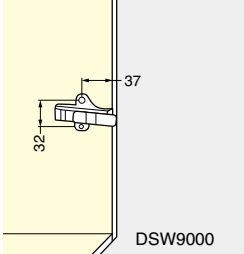

CABINET DAMPER

DSW

Features

- Enables soft-close for swing doors.
- For full overlay.

Installation

Item Code	Item Name	Material	Finish/Colour	Weight	Box
210-031-051	DSW9000	Zinc Alloy (ZDC)	Paint, Grey	49 g	200 pcs

Item Code	Item Name	Material	Finish/Colour	Weight	Box
210-031-053	DSN9000	ABS	Paint, Grey	18 g	200 pcs
210-031-052	DSB9000	ABS	Black	20 g	200 pcs

Options

Support Plate ACC-DAM

Item Code	Item Name	Door Type	Material	Colour	Weight	Box
210-011-287	ACC-DAM40	Full Overlay	ABS	Silver	7 g	300 pcs
210-011-288	ACC-DAM43	Half Overlay	ABS	Silver	7 g	300 pcs
210-011-877	ACC-DAM43-BLACK	Half Overlay	ABS	Black	7 g	300 pcs
210-011-289	ACC-DAM44	Inset	ABS	Silver	10 g	200 pcs