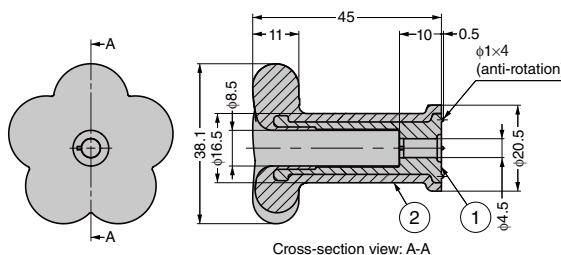

**[Remarks]**

- The cover and base are integrated and cannot be separated.

**[Applications]**

- Kindergartens, preschool

**[Parts Included]**

- Cross-recessed pan head tapping screw
- Washer 4×8×0.8 (size: 4)

Cross-section view: A-A

**[Colour Variation]**

No.	Part Name	Material
①	Base	PA
②	Cover	Silicone Rubber (Q)

RoHS	CAD	Item Code	Item Name	Colour	Load Capacity N	Load Capacity kgf	Weight (g)	Box (pcs)	Carton (pcs)
●	●	110-043-926	PXB-GP05-101-RD	Red	50	5.1	18	20	200
●	●	110-043-927	PXB-GP05-101-YE	Yellow				20	200
●	●	110-043-928	PXB-GP05-101-GN	Green				20	200
●	●	110-043-929	PXB-GP05-101-BU	Blue				20	200
●	●	110-043-930	PXB-GP05-101-WT	White				20	200
●	●	110-043-931	PXB-GP05-101-BL	Black				20	200