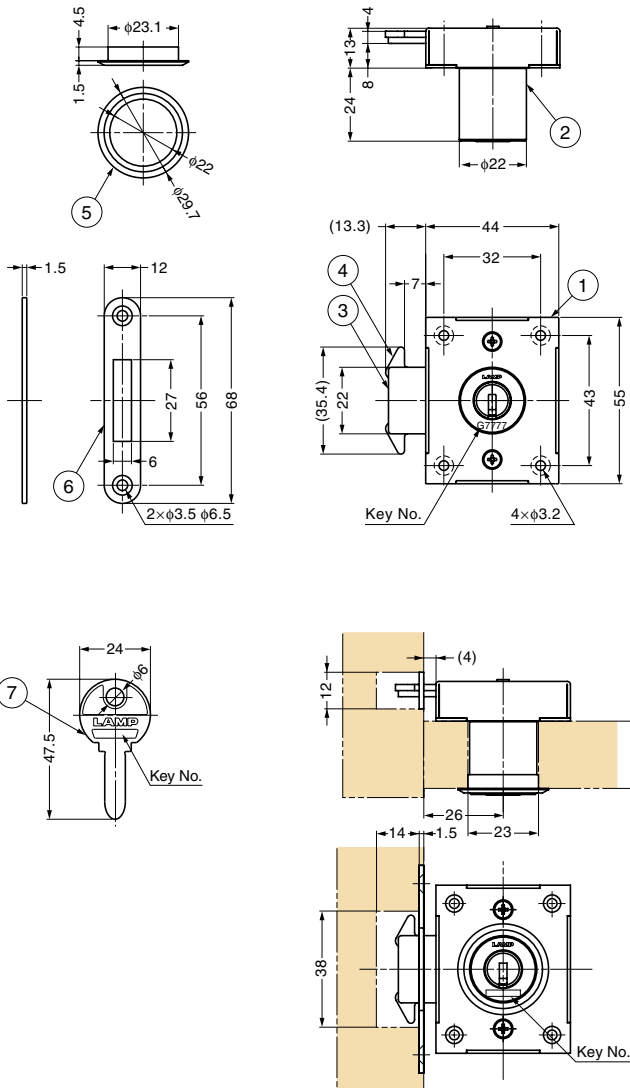

CABINET LOCK Million Lock Series

7810K

LOCKS

CABINET LOCK

7810K-24-SNI-L

Features

- Can be used in single sliding door and single swing door.
- Reversible key.
- Turn the key 360° to lock or unlock.
- Special dead bolt for high security.
- 1 million key changes available.
- Master Key system available at surcharge.
(Max. 2,520 key changes/Master Key.)
- Keys can be shared with other Million Lock Series.

Parts Included

Countersunk head wood screw 3.1x22, 2.7x13 (SUS)

Optional Parts

Spacer 6810-SP (P.312)

Installation

No.	Part Name	Material	Finish
①	Body	Stainless Steel (SUS304)	Satin
②	Cylinder	Brass	Satin Nickel, Chrome
③	Dead Bolt	Stainless Steel (SUS304)	Plain
④	Latch	Stainless Steel (SUS304)	Polished
⑤	Ring	Brass	Satin Nickel, Chrome
⑥	Strike	Stainless Steel (SUS304)	Satin
⑦	Key	Brass	Nickel

Item Code	Item Name	Style	Cylinder Finish	Key Type	Cylinder Diameter	Door Thickness	Weight	Box	Carton
150-028-732	7810K-24-SNI-L-B	For right-handed door	Satin Nickel	Key Different	φ22	22 - 24	160 g	12 pcs	60 pcs
150-001-242	7810K-24-SNI-L-D	For right-handed door	Satin Nickel	Key Alike	φ22	22 - 24	160 g	12 pcs	60 pcs
150-028-734	7810K-24-CR-L-B	For right-handed door	Chrome	Key Different	φ22	22 - 24	160 g	12 pcs	60 pcs
150-001-243	7810K-24-CR-L-D	For right-handed door	Chrome	Key Alike	φ22	22 - 24	160 g	12 pcs	60 pcs
150-028-936	7810K-24-SNI-R-B	For left-handed door	Satin Nickel	Key Different	φ22	22 - 24	160 g	12 pcs	60 pcs
150-001-244	7810K-24-SNI-R-D	For left-handed door	Satin Nickel	Key Alike	φ22	22 - 24	160 g	12 pcs	60 pcs
150-028-938	7810K-24-CR-R-B	For left-handed door	Chrome	Key Different	φ22	22 - 24	160 g	12 pcs	60 pcs
150-001-245	7810K-24-CR-R-D	For left-handed door	Chrome	Key Alike	φ22	22 - 24	160 g	12 pcs	60 pcs