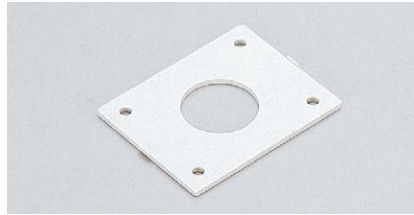

CABINET LOCK Million Lock Series

7810K

LOCKS

CABINET LOCK

7810K-24-SNI-L

Features

- Can be used in single sliding door and single swing door.
- Reversible key.
- Turn the key 360° to lock or unlock.
- Special dead bolt for high security.
- 1 million key changes available.
- Master Key system available at surcharge.
(Max. 2,520 key changes/Master Key.)
- Keys can be shared with other Million Lock Series.

Parts Included

Countersunk head wood screw 3.1x22, 2.7x13 (SUS)

Optional Parts

Spacer 6810-SP (P.312)

Installation

No.	Part Name	Material	Finish
①	Body	Stainless Steel (SUS304)	Satin
②	Cylinder	Brass	Satin Nickel, Chrome
③	Dead Bolt	Stainless Steel (SUS304)	Plain
④	Latch	Stainless Steel (SUS304)	Polished
⑤	Ring	Brass	Satin Nickel, Chrome
⑥	Strike	Stainless Steel (SUS304)	Satin
⑦	Key	Brass	Nickel

Item Code	Item Name	Style	Cylinder Finish	Key Type	Cylinder Diameter	Door Thickness	Weight	Box	Carton
150-028-732	7810K-24-SNI-L-B	For right-handed door	Satin Nickel	Key Different	φ22	22 - 24	160 g	12 pcs	60 pcs
150-001-242	7810K-24-SNI-L-D	For right-handed door	Satin Nickel	Key Alike	φ22	22 - 24	160 g	12 pcs	60 pcs
150-028-734	7810K-24-CR-L-B	For right-handed door	Chrome	Key Different	φ22	22 - 24	160 g	12 pcs	60 pcs
150-001-243	7810K-24-CR-L-D	For right-handed door	Chrome	Key Alike	φ22	22 - 24	160 g	12 pcs	60 pcs
150-028-936	7810K-24-SNI-R-B	For left-handed door	Satin Nickel	Key Different	φ22	22 - 24	160 g	12 pcs	60 pcs
150-001-244	7810K-24-SNI-R-D	For left-handed door	Satin Nickel	Key Alike	φ22	22 - 24	160 g	12 pcs	60 pcs
150-028-938	7810K-24-CR-R-B	For left-handed door	Chrome	Key Different	φ22	22 - 24	160 g	12 pcs	60 pcs
150-001-245	7810K-24-CR-R-D	For left-handed door	Chrome	Key Alike	φ22	22 - 24	160 g	12 pcs	60 pcs