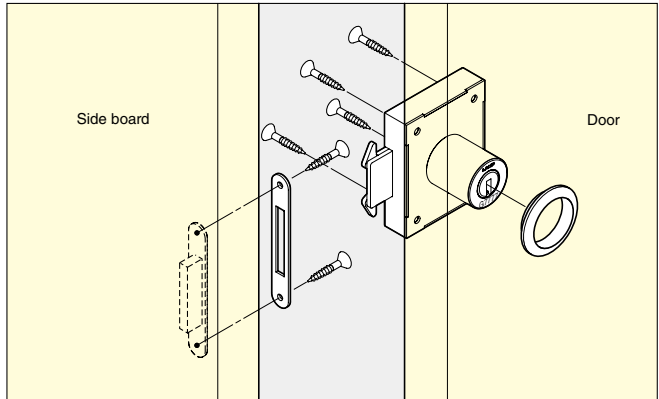

CABINET LOCK Million Lock Series

7810K

LOCKS

CABINET LOCK

7810K-24-SNI-L

Features

- Can be used in single sliding door and single swing door.
- Reversible key.
- Turn the key 360° to lock or unlock.
- Special dead bolt for high security.
- 1 million key changes available.
- Master Key system available at surcharge.
(Max. 2,520 key changes/Master Key.)
- Keys can be shared with other Million Lock Series.

Parts Included

Countersunk head wood screw 3.1x22, 2.7x13 (SUS)

Optional Parts

Spacer 6810-SP (P.312)

Installation

No.	Part Name	Material	Finish
①	Body	Stainless Steel (SUS304)	Satin
②	Cylinder	Brass	Satin Nickel, Chrome
③	Dead Bolt	Stainless Steel (SUS304)	Plain
④	Latch	Stainless Steel (SUS304)	Polished
⑤	Ring	Brass	Satin Nickel, Chrome
⑥	Strike	Stainless Steel (SUS304)	Satin
⑦	Key	Brass	Nickel

Item Code	Item Name	Style	Cylinder Finish	Key Type	Cylinder Diameter	Door Thickness	Weight	Box	Carton
150-028-732	7810K-24-SNI-L-B	For right-handed door	Satin Nickel	Key Different	φ22	22 - 24	160 g	12 pcs	60 pcs
150-001-242	7810K-24-SNI-L-D	For right-handed door	Satin Nickel	Key Alike	φ22	22 - 24	160 g	12 pcs	60 pcs
150-028-734	7810K-24-CR-L-B	For right-handed door	Chrome	Key Different	φ22	22 - 24	160 g	12 pcs	60 pcs
150-001-243	7810K-24-CR-L-D	For right-handed door	Chrome	Key Alike	φ22	22 - 24	160 g	12 pcs	60 pcs
150-028-936	7810K-24-SNI-R-B	For left-handed door	Satin Nickel	Key Different	φ22	22 - 24	160 g	12 pcs	60 pcs
150-001-244	7810K-24-SNI-R-D	For left-handed door	Satin Nickel	Key Alike	φ22	22 - 24	160 g	12 pcs	60 pcs
150-028-938	7810K-24-CR-R-B	For left-handed door	Chrome	Key Different	φ22	22 - 24	160 g	12 pcs	60 pcs
150-001-245	7810K-24-CR-R-D	For left-handed door	Chrome	Key Alike	φ22	22 - 24	160 g	12 pcs	60 pcs